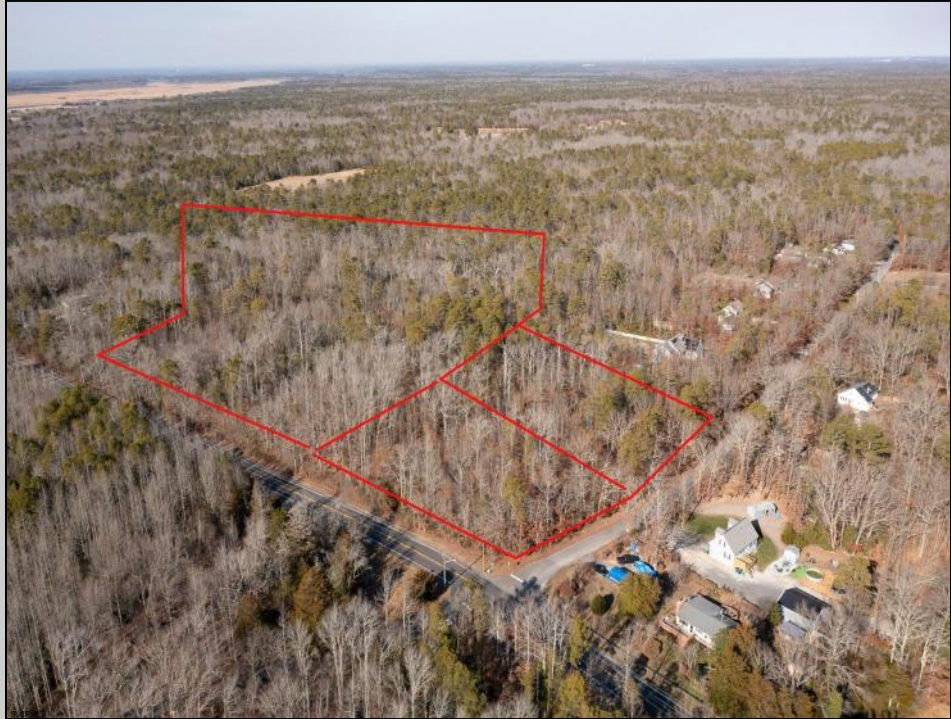

## Betsey Scull Egg Harbor Township, NJ 08234

Asking \$139,900.00

### COMMENTS

**\*BUY LAND, THEY'RE NOT MAKING IT ANYMORE!\*** Nestled on a picturesque corner in Egg Harbor Township, this stunning 2.5+ acre wooded lot offers the perfect canvas for crafting your dream home, just a 20-minute drive from the NJ beaches. Situated within a stone's throw of the Great Egg Harbor River with convenient water access, this provides the opportunity to create a personalized paradise unlike any other. DEP Approval Granted with  $\frac{3}{4}$  acre of buildable ground, and contingent on scheduled final subdivision approval- envision the possibilities awaiting on this idyllic piece of land.

### PROPERTY DETAILS