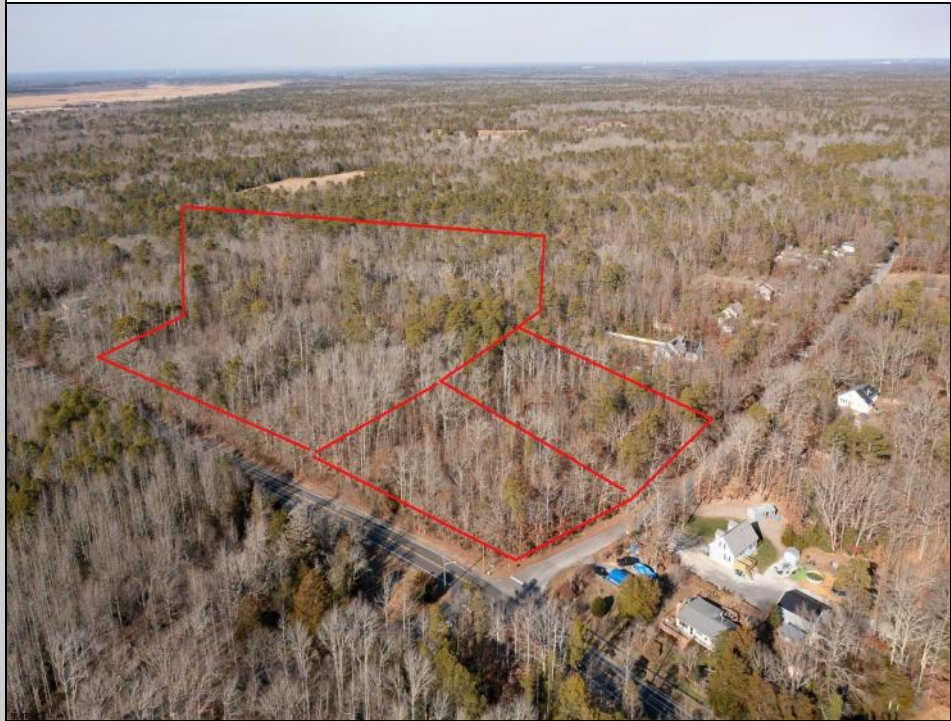

Betsey Scull Egg Harbor Township, NJ 08234

Asking \$139,900.00

COMMENTS

BUY LAND, THEY'RE NOT MAKING IT ANYMORE! Nestled on a picturesque corner in Egg Harbor Township, this stunning 2.5+ acre wooded lot offers the perfect canvas for crafting your dream home, just a 20-minute drive from the NJ beaches. Situated within a stone's throw of the Great Egg Harbor River with convenient water access, this provides the opportunity to create a personalized paradise unlike any other. DEP Approval Granted with $\frac{3}{4}$ acre of buildable ground, and contingent on scheduled final subdivision approval- envision the possibilities awaiting on this idyllic piece of land.