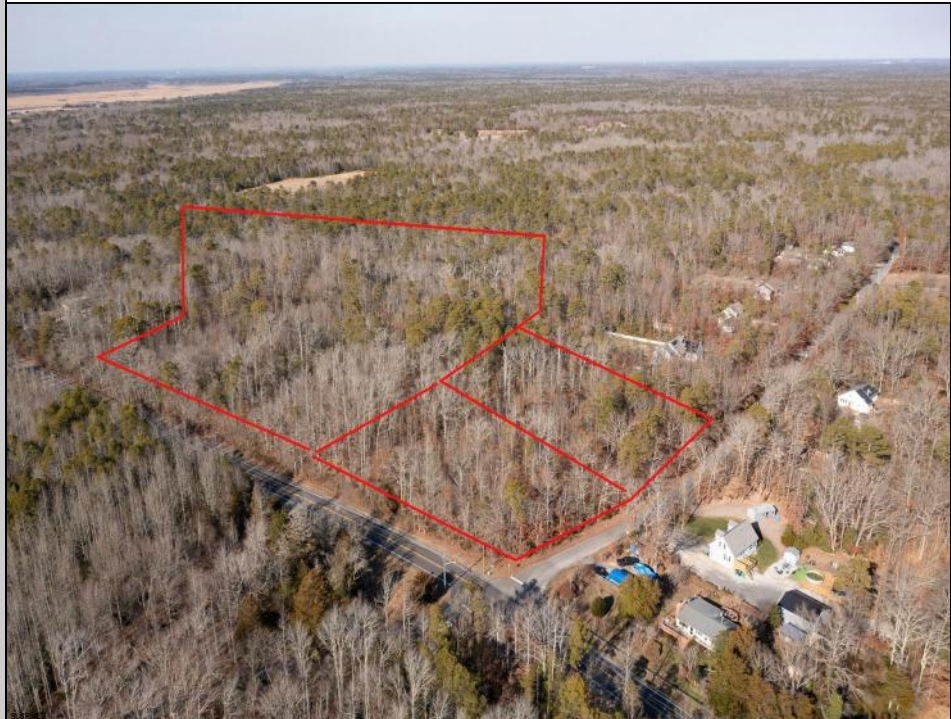

Betsey Scull
Egg Harbor Township, NJ 08234

Asking \$139,900.00

COMMENTS

BUY LAND, THEY'RE NOT MAKING IT ANYMORE! Nestled on a picturesque corner in Egg Harbor Township, this stunning 2.5+ acre wooded lot offers the perfect canvas for crafting your dream home, just a 20-minute drive from the NJ beaches. Situated within a stone's throw of the Great Egg Harbor River with convenient water access, this provides the opportunity to create a personalized paradise unlike any other. DEP Approval Granted with $\frac{3}{4}$ acre of buildable ground, and contingent on scheduled final subdivision approval- envision the possibilities awaiting on this idyllic piece of land.