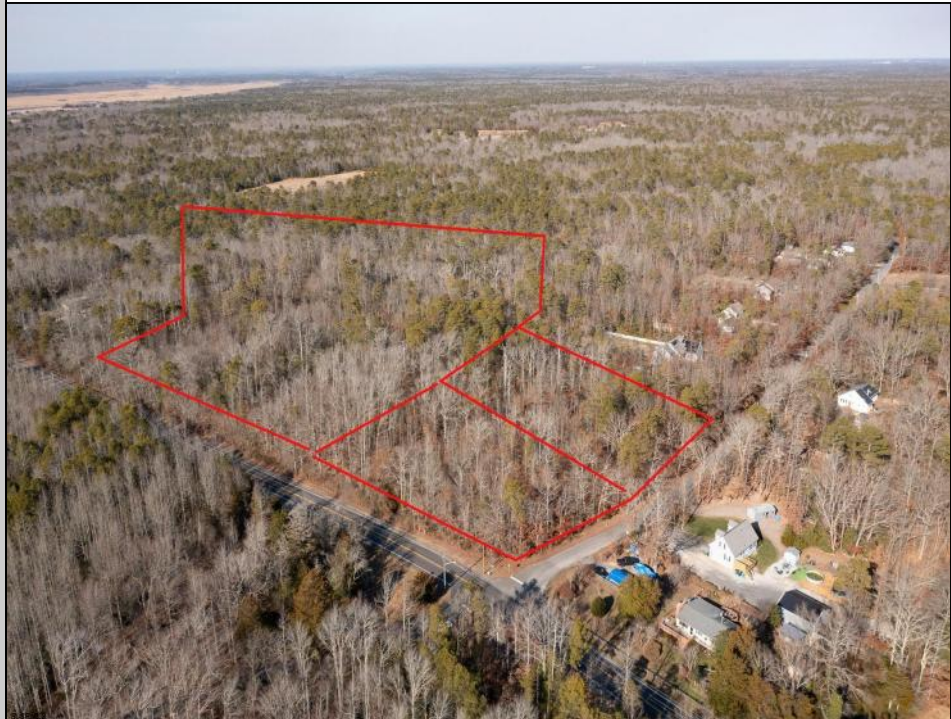

Betsey Scull
Egg Harbor Township, NJ 08234

Asking \$139,900.00

COMMENTS

BUY LAND, THEY'RE NOT MAKING IT ANYMORE! Nestled on a picturesque corner in Egg Harbor Township, this stunning 2.5+ acre wooded lot offers the perfect canvas for crafting your dream home, just a 20-minute drive from the NJ beaches. Situated within a stone's throw of the Great Egg Harbor River with convenient water access, this provides the opportunity to create a personalized paradise unlike any other. DEP Approval Granted with 3/4 acre of buildable ground, and contingent on scheduled final subdivision approval- envision the possibilities awaiting on this idyllic piece of land.