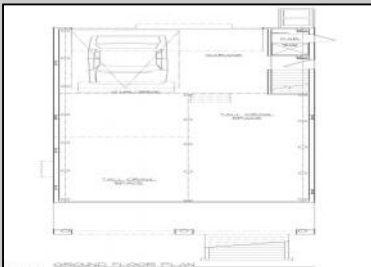

**1219 Haven**  
**Ocean City, NJ 08226**

**Asking \$1,559,000.00**

ALLEY/REAR ELEVATION

LEFT SIDE ELEVATION

RIGHT SIDE ELEVATION

GROUND FLOOR PLAN

SECOND FLOOR PLAN

HAVEN AVENUE ELEVATION

**COMMENTS**

**SPECIAL PRICING FOR THE FALL MARKET!** Another stunning new construction single family home built by STAR Builders! This beauty comes with fantastic amenities and features, and includes 5 spacious bedrooms with 4.5 luxury baths! The gourmet chef's kitchen features upscale cabinetry, SS appliances, and beautiful granite/quartz counters with a designer tile backsplash and under-counter lighting. The kitchen flows seamlessly into the large living room with gas fireplace and dining area. The home also features hardwood flooring in the great room, stairs, and hallway, 2-zone gas heat and central air, tiled shower & bath, elevated vanities in bathrooms, tilt-in windows, a maintenance-free exterior, 2-car garage, large lot (30 x 115), and more! This home is an absolute must see. Plans and specs available. Great Location! (close to beach, boardwalk and shopping) Great New Construction! (quality builder) Great Value! See you on the Beach!