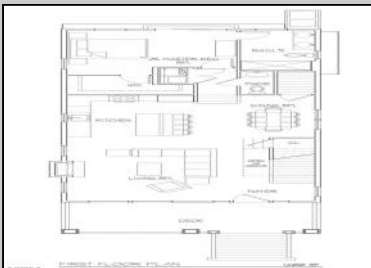

**1219 Haven**  
**Ocean City, NJ 08226**

**Asking \$1,559,000.00**

ALLEY/REAR ELEVATION

LEFT SIDE ELEVATION

RIGHT SIDE ELEVATION

GROUND FLOOR PLAN

SECOND FLOOR PLAN

HAVEN AVENUE ELEVATION

**COMMENTS**

**SPECIAL PRICING FOR THE FALL MARKET!** Another stunning new construction single family home built by STAR Builders! This beauty comes with fantastic amenities and features, and includes 5 spacious bedrooms with 4.5 luxury baths! The gourmet chef's kitchen features upscale cabinetry, SS appliances, and beautiful granite/quartz counters with a designer tile backsplash and under-counter lighting. The kitchen flows seamlessly into the large living room with gas fireplace and dining area. The home also features hardwood flooring in the great room, stairs, and hallway, 2-zone gas heat and central air, tiled shower & bath, elevated vanities in bathrooms, tilt-in windows, a maintenance-free exterior, 2-car garage, large lot (30 x 115), and more! This home is an absolute must see. Plans and specs available. Great Location! (close to beach, boardwalk and shopping) Great New Construction! (quality builder) Great Value! See you on the Beach!