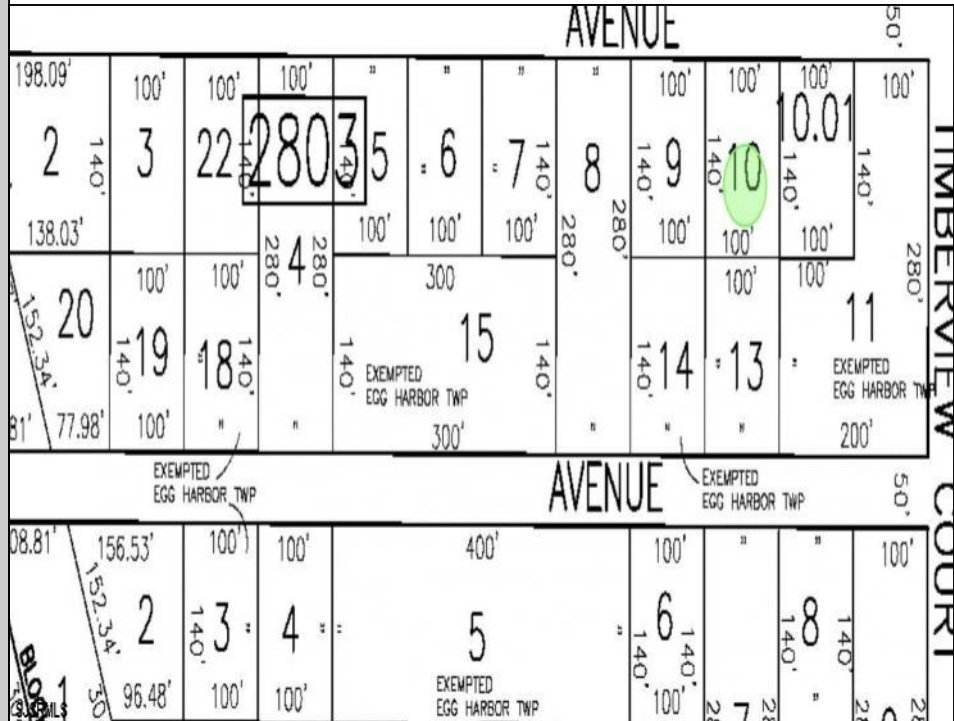

**106 Leo**  
**Egg Harbor Township, NJ 08234**

**Asking \$39,999.00**

**COMMENTS**

SELLER DOES NOT HAVE ANY APPROVALS. BUYER MUST DO THEIR OWN DUE DILIGENCE. Residential lot in understated neighborhood at the end of Leo Avenue. A 1/4 Pineland credit due to be purchased for individual lot sales. For multiple lot sales, the Buyer must do their own due diligence. Utilities are available. BUYER MUST DO THEIR OWN DUE DILIGENCE.