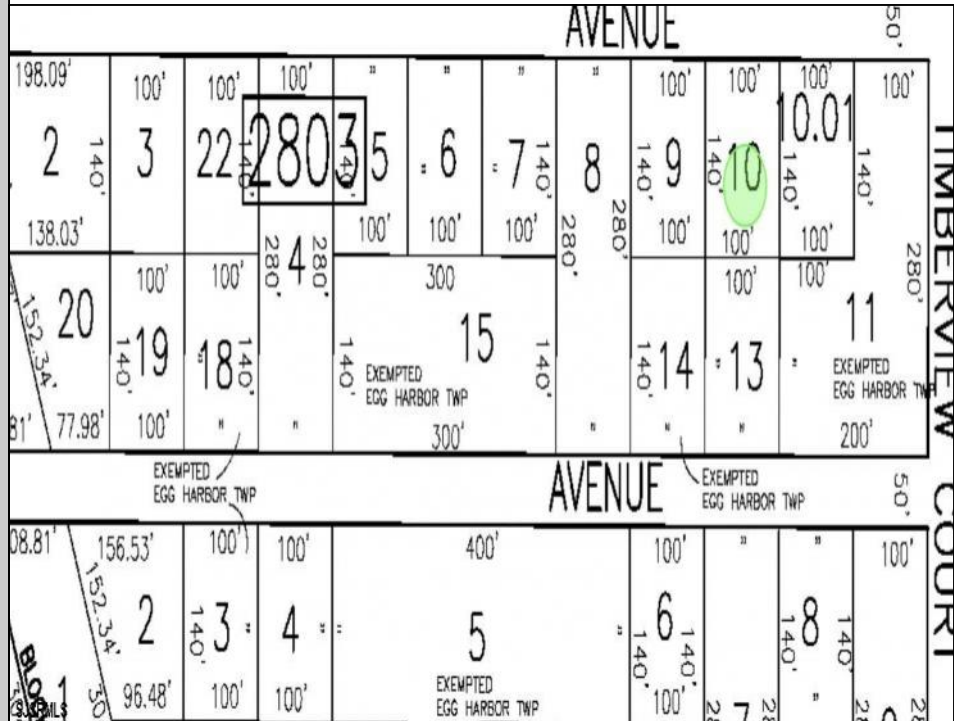

Berger Realty

Since 1928

Ocean 17
1670 Boardwalk
Ocean City, NJ 08226
609-391-0500

oc17@BergerRealty.com

106 Leo
Egg Harbor Township, NJ 08234

Asking \$39,999.00

COMMENTS

SELLER DOES NOT HAVE ANY APPROVALS. BUYER MUST DO THEIR OWN DUE DILIGENCE. Residential lot in understated neighborhood at the end of Leo Avenue. A 1/4 Pineland credit due to be purchased for individual lot sales. For multiple lot sales, the Buyer must do their own due diligence. Utilities are available. BUYER MUST DO THEIR OWN DUE DILIGENCE.