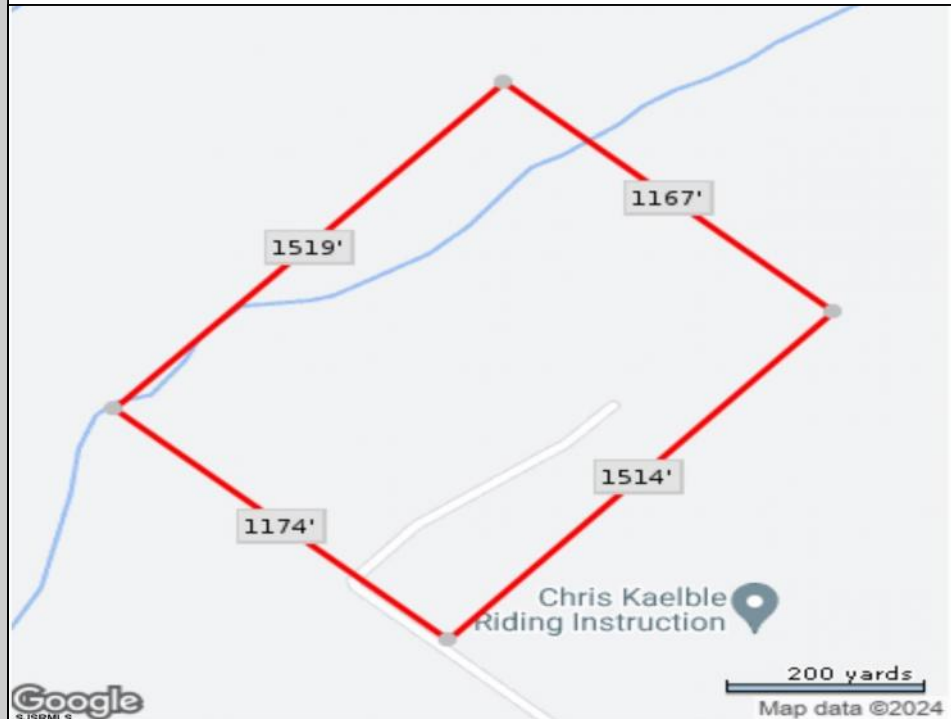

1533 Heidelberg
Mullica Township, NJ 08215

Asking \$499,900.00

COMMENTS

Calling all Builders or those looking to build their Dream Home deep in the plentiful hunting woods of Mullica Twp, 40 Acre parcel will accommodate up to 10 building lots, Build 10 custom homes, or Build one for yourself with enough land left to build for future family members. *all municipal & pinelands permits once approved, have expired, and will need to be re-submitted*