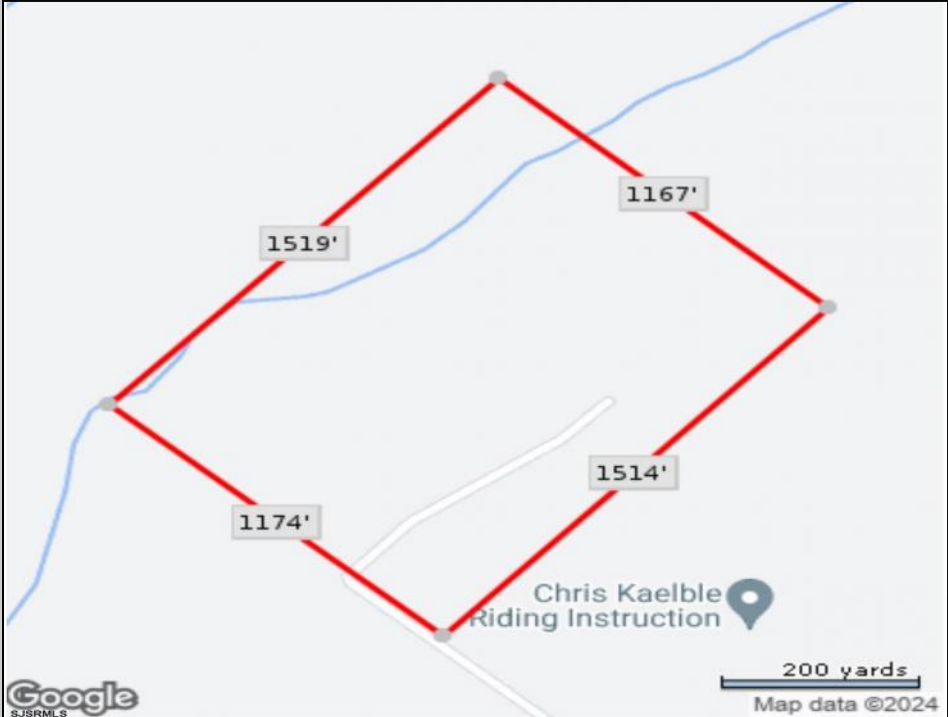

1533 Heidelberg
Mullica Township, NJ 08215

Asking \$499,900.00

COMMENTS

Calling all Builders or those looking to build their Dream Home deep in the plentiful hunting woods of Mullica Twp, 40 Acre parcel will accommodate up to 10 building lots, Build 10 custom homes, or Build one for yourself with enough land left to build for future family members. *all municipal & pinelands permits once approved, have expired, and will need to be re-submitted*