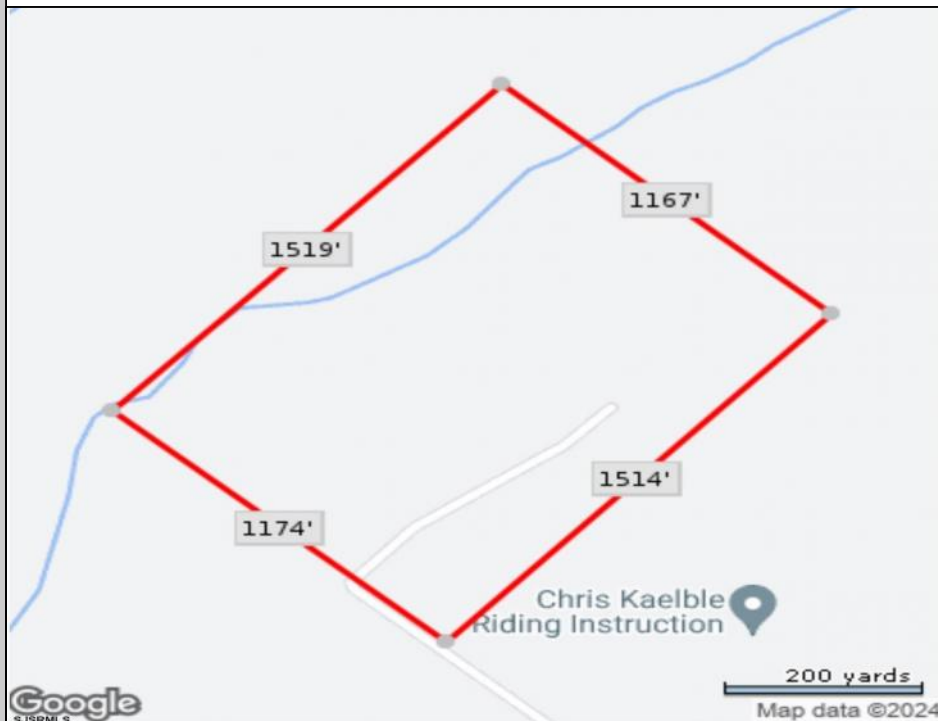

1533 Heidelberg
Mullica Township, NJ 08215

Asking \$499,900.00

COMMENTS

Calling all Builders or those looking to build their Dream Home deep in the plentiful hunting woods of Mullica Twp, 40 Acre parcel will accommodate up to 10 building lots, Build 10 custom homes, or Build one for yourself with enough land left to build for future family members. *all municipal & pinelands permits once approved, have expired, and will need to be re-submitted*