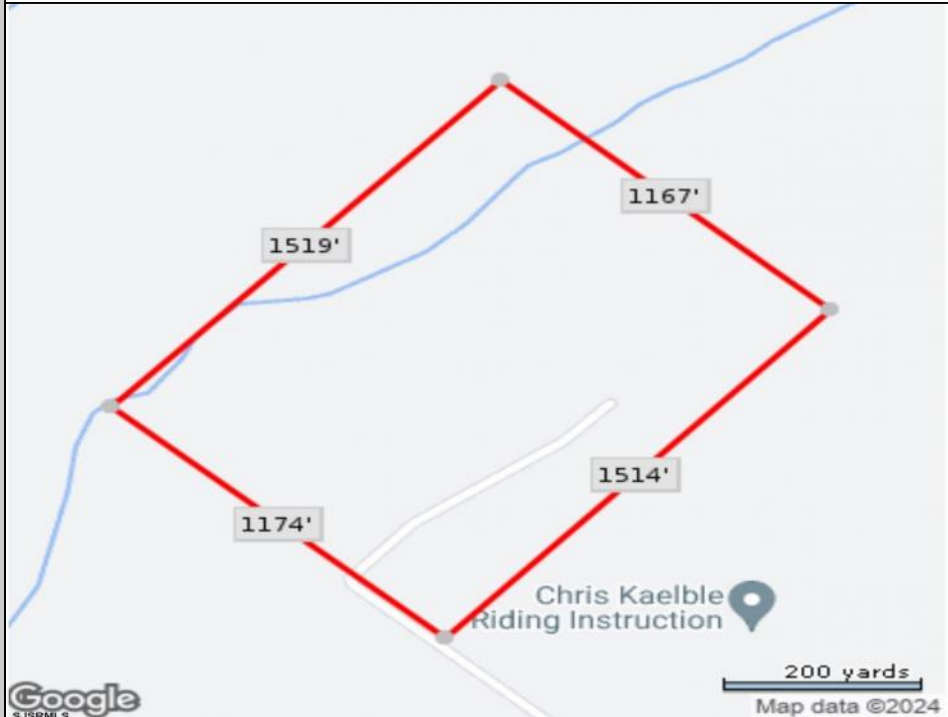

1533 Heidelberg
Mullica Township, NJ 08215

Asking \$499,900.00

COMMENTS

Calling all Builders or those looking to build their Dream Home deep in the plentiful hunting woods of Mullica Twp, 40 Acre parcel will accommodate up to 10 building lots, Build 10 custom homes, or Build one for yourself with enough land left to build for future family members. *all municipal & pinelands permits once approved, have expired, and will need to be re-submitted*