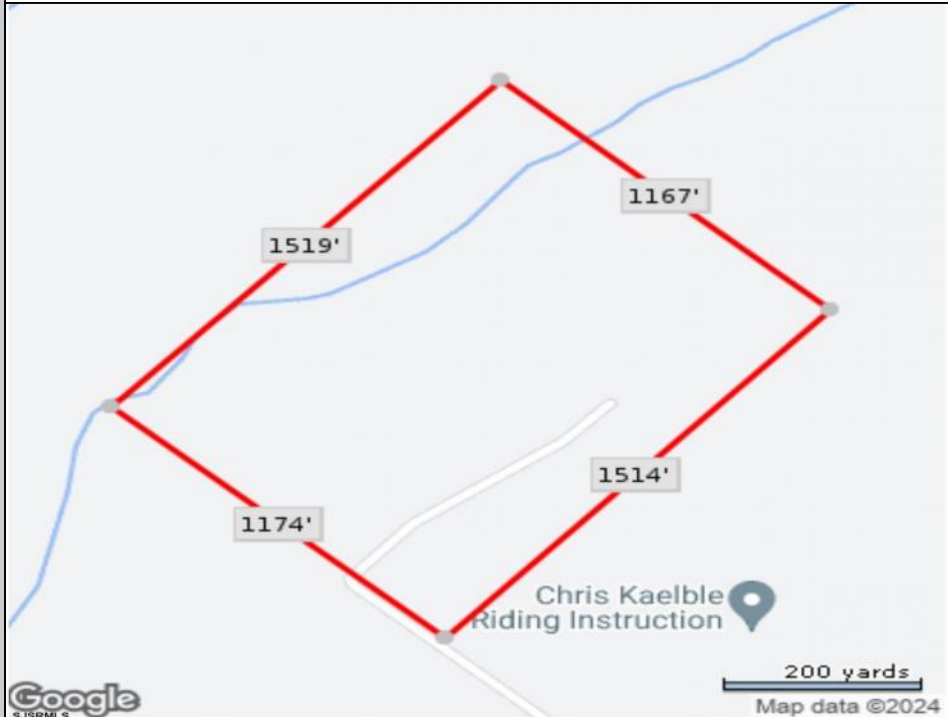

1533 Heidelberg  
Mullica Township, NJ 08215

Asking \$499,900.00

### COMMENTS

Calling all Builders or those looking to build their Dream Home deep in the plentiful hunting woods of Mullica Twp, 40 Acre parcel will accommodate up to 10 building lots, Build 10 custom homes, or Build one for yourself with enough land left to build for future family members. \*all municipal & pinelands permits once approved, have expired, and will need to be re-submitted\*