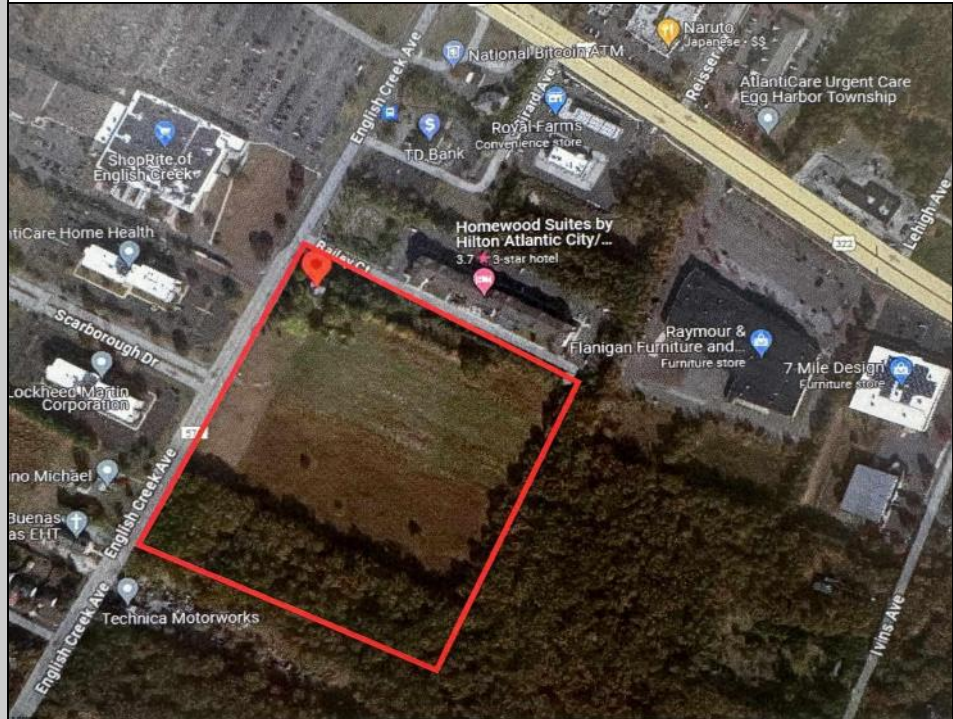

3012 English Creek  
Egg Harbor Township, NJ 08234

Asking \$1,900,000.00

#### COMMENTS

20+/- acres for sale. Lots include, 94, 95, 96, 97, 98. Combined lot frontage of 925 feet + on English Creek. Zoned HB and PO1. Located just south of the Black Horse Pike. Hilton Homewood Suites built adjacent to site. Near Next Generation Aviation and Research Park and FAA Tech Centre located 2.5 miles +/- away. Excellent access to AC Exp. and Garden State Parkway. No existing approvals. Local Tenants include: Across from English Creek Corporate Centre and English Creek Shopping Plaza with Shoprite as anchor. Near AtlantiCare Health Park, Rothman Institute, TD Bank, Rite Aid, Lowe's, Home Depot, Dunkin, Burger King