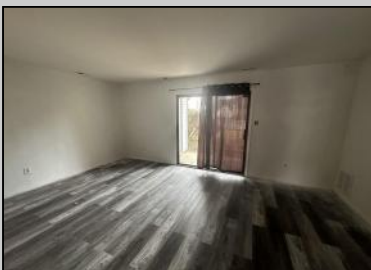

3302 Larkspur Ct # 46
Mays Landing, NJ 08330

Asking \$159,900.00

SJSRMLS

COMMENTS

*****BEST LOCATION IN THE WOODLANDS***** FIRST FLOOR W/ NICE FLOORPLAN-SHOW N GO EASY TO SHOW! CLOSE TO EVERYTHING INC TRANSPORATION, THE MALL, SHOPPING , DINING AND MAJOR HIGHWAYS! THIS 2 BEDROOM 1 BATH CONDO IS SUPER AFFORDABLE W/. LOW TAXES BRAND NEW WOOD FLOORING THROUGH OUT. SELLING AS IS AT THIS NUMBER. FRESHLY PAINTED AND EZ TO SHOW.