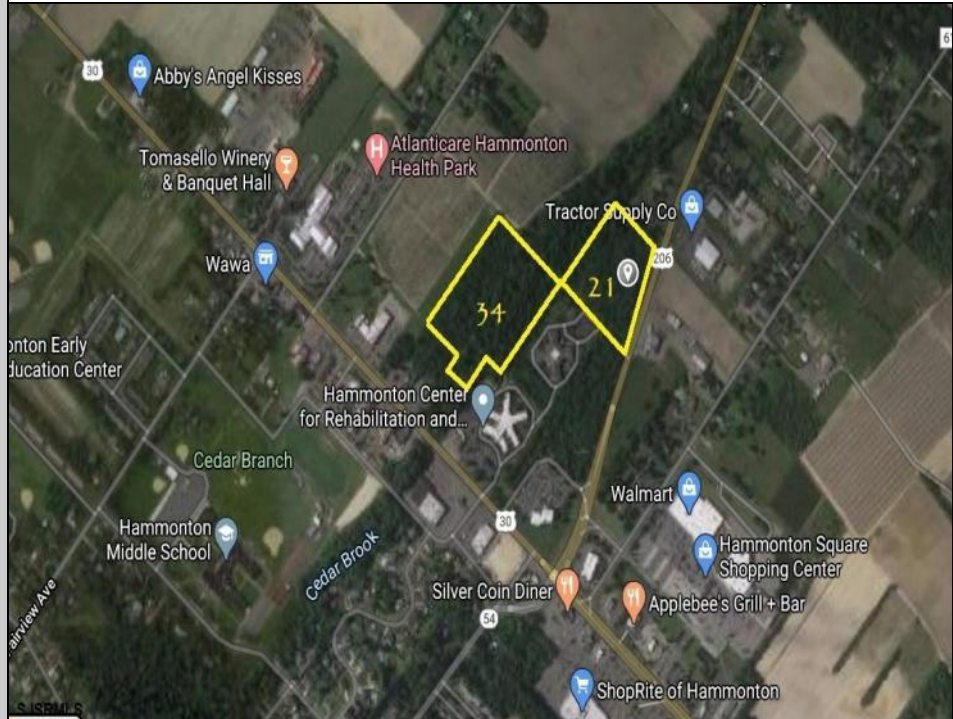

55 Route 206
Hammonton, NJ 08037

Asking \$395,000.00

COMMENTS

HUGE Opportunity for a Commercial Business to build near ShopRite, Walmart, Super Wawa, Canals Liquor, Planet Fitness and more! Located on Trenton Road (Route 206). High Traffic Area. Buildable area subject to Pinelands. Lot 34 is not buildable.