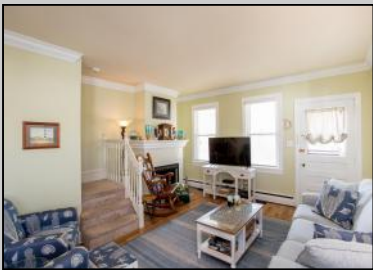

**113 Buttercup Rd  
Wildwood Crest, NJ 08260**

**Asking \$669,500.00**

**COMMENTS**

Wildwood Crest is one of the crown jewels of the South Jersey Shore! Looking for an opportunity to beat the Spring/Summer rush at the beach to purchase your very own slice of the Crest? 113 E Buttercup is a single family attached home that is here for you and ready for a new beach-loving homeowner to care for it. Boasting 5 bedrooms and an amazing wrap around front porch, this home is perfect for a family looking for that summer getaway. The back of the property features a huge, detached garage, and open-air patio for additional entertaining space and lots of beach storage. This fully furnished home is a nice blend of the past in its design while at the same time keeping up with modern style and amenities. This house is walking distance to the famed Wildwood boardwalk and huge beach, but far enough away to maintain its peace and quiet. The positioning of this home is almost dead center between the Atlantic Ocean and Sunset Lake which allows for morning sunrise and evening sunset walks. Take advantage of this amazing opportunity and settle in time to get everything you need for a fantastic 2024 beach season!