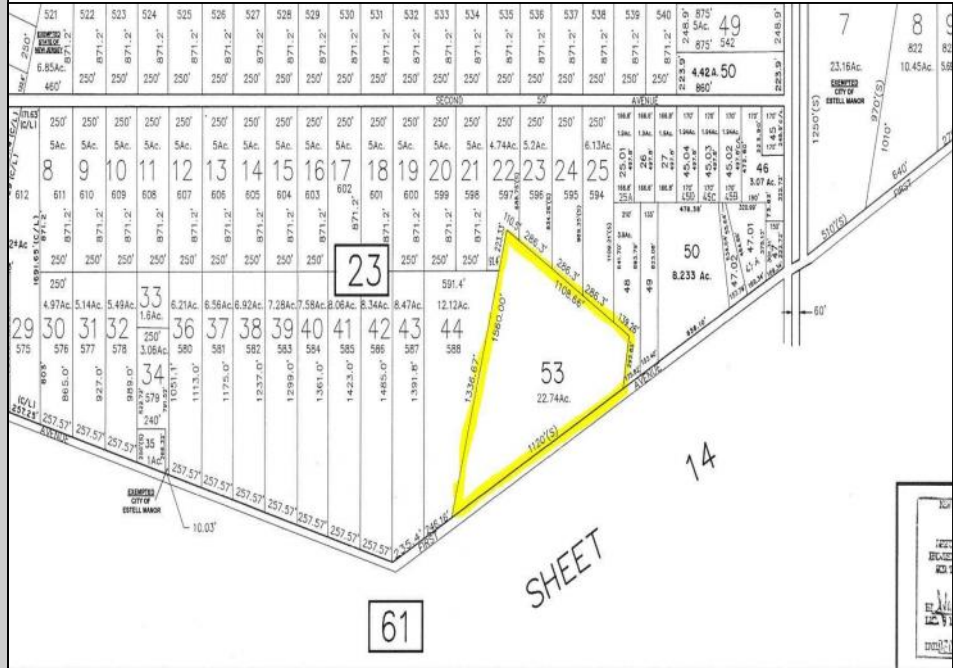

S.JSRMLS

COMMENTS

Beautiful serene 22.74 acre wooded high and dry land ,great for horses or/and Sports mans paradise. Also subdividable into 4 building lots. Quiet country setting only 15 to 20 minutes from the beaches and shopping centers. Also, 1000 acres across street is state game land not developable.

PROPERTY DETAILS