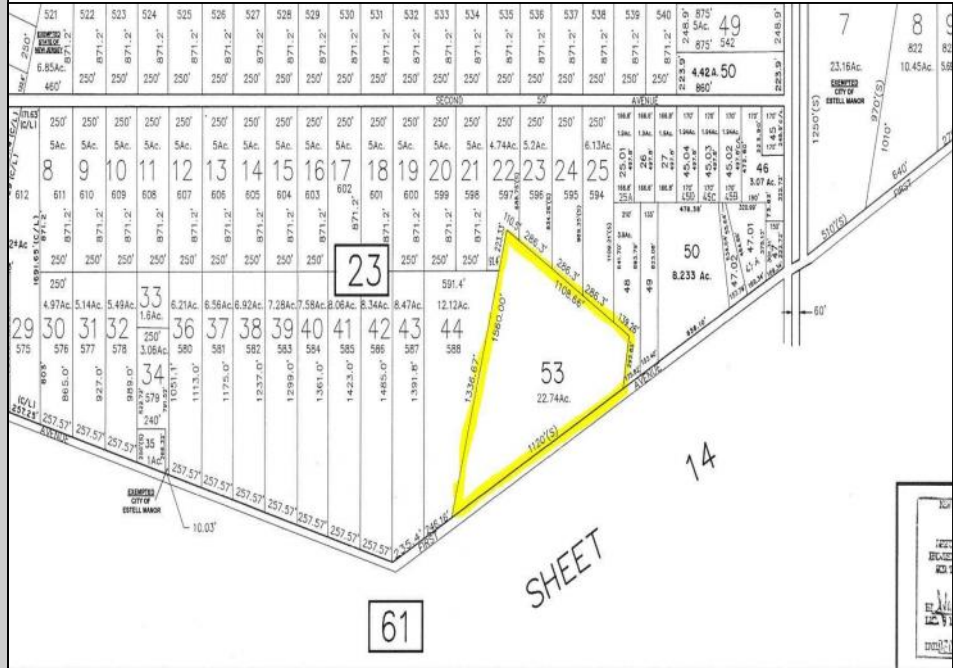

**190 1st
 Estell Manor, NJ 08319**

Asking \$179,900.00

SJSRML5

COMMENTS

Beautiful serene 22.74 acre wooded high and dry land ,great for horses or/and Sports mans paradise. Also subdividable into 4 building lots. Quiet country setting only 15 to 20 minutes from the beaches and shopping centers. Also, 1000 acres across street is state game land not developable.