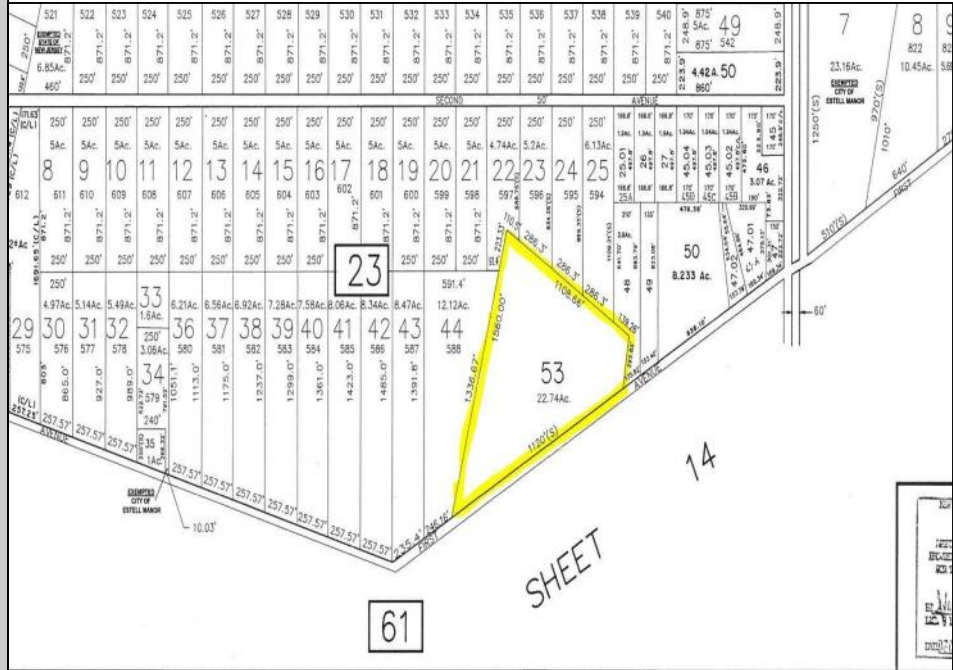

S.JSRMLS

COMMENTS

Beautiful serene 22.74 acre wooded high and dry land ,great for horses or/and Sports mans paradise. Also subdividable into 4 building lots. Quiet country setting only 15 to 20 minutes from the beaches and shopping centers. Also, 1000 acres across street is state game land not developable.

PROPERTY DETAILS