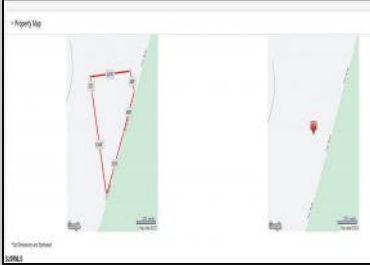

**190 1st
Estell Manor, NJ 08319**

Asking $179,900.00