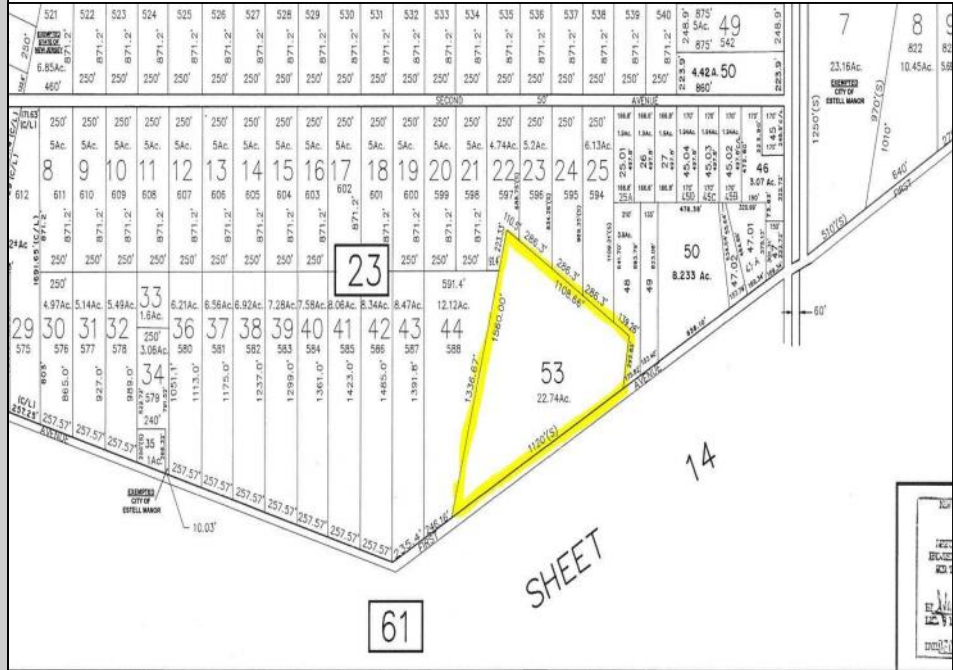

**190 1st  
 Estell Manor, NJ 08319**

**Asking \$179,900.00**

S.JSRMLS

**COMMENTS**

Beautiful serene 22.74 acre wooded high and dry land ,great for horses or/and Sports mans paradise. Also subdividable into 4 building lots. Quiet country setting only 15 to 20 minutes from the beaches and shopping centers. Also, 1000 acres across street is state game land not developable.