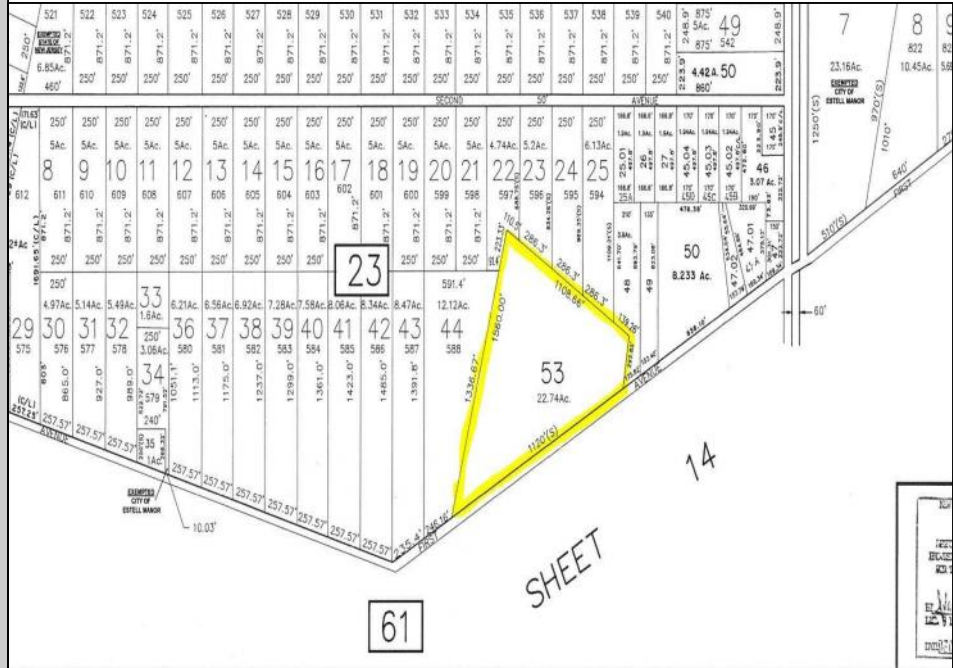

**190 1st
Estell Manor, NJ 08319**

Asking \$179,900.00

S.J.S.R.M.L.S

COMMENTS

Beautiful serene 22.74 acre wooded high and dry land ,great for horses or/and Sports mans paradise. Also subdividable into 4 building lots. Quiet country setting only 15 to 20 minutes from the beaches and shopping centers. Also, 1000 acres across street is state game land not developable.