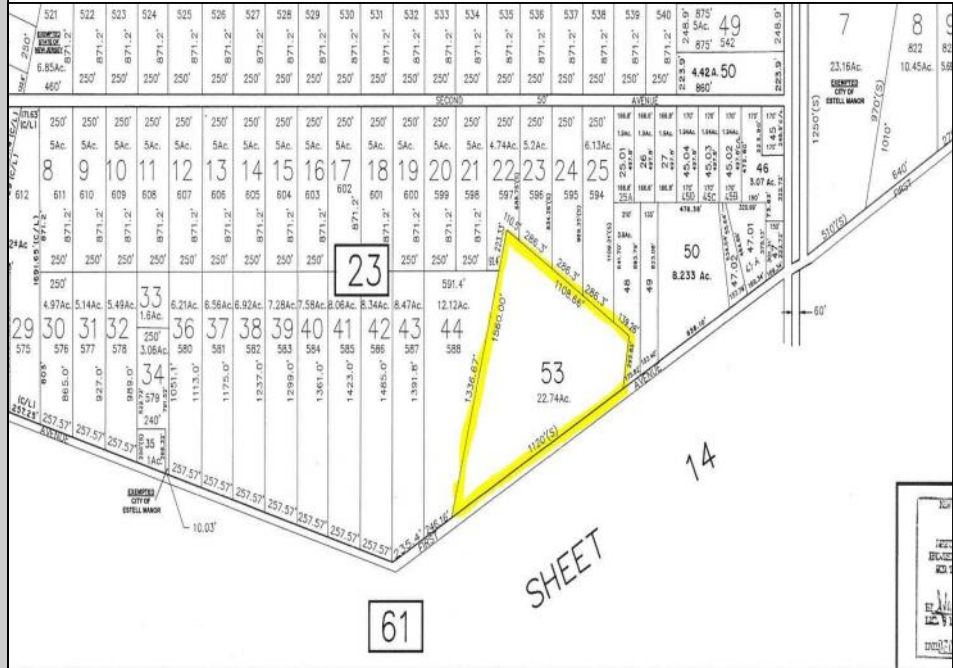

**190 1st
Estell Manor, NJ 08319**

Asking \$179,900.00

SJSRML5

COMMENTS

Beautiful serene 22.74 acre wooded high and dry land ,great for horses or/and Sports mans paradise. Also subdividable into 4 building lots. Quiet country setting only 15 to 20 minutes from the beaches and shopping centers. Also, 1000 acres across street is state game land not developable.