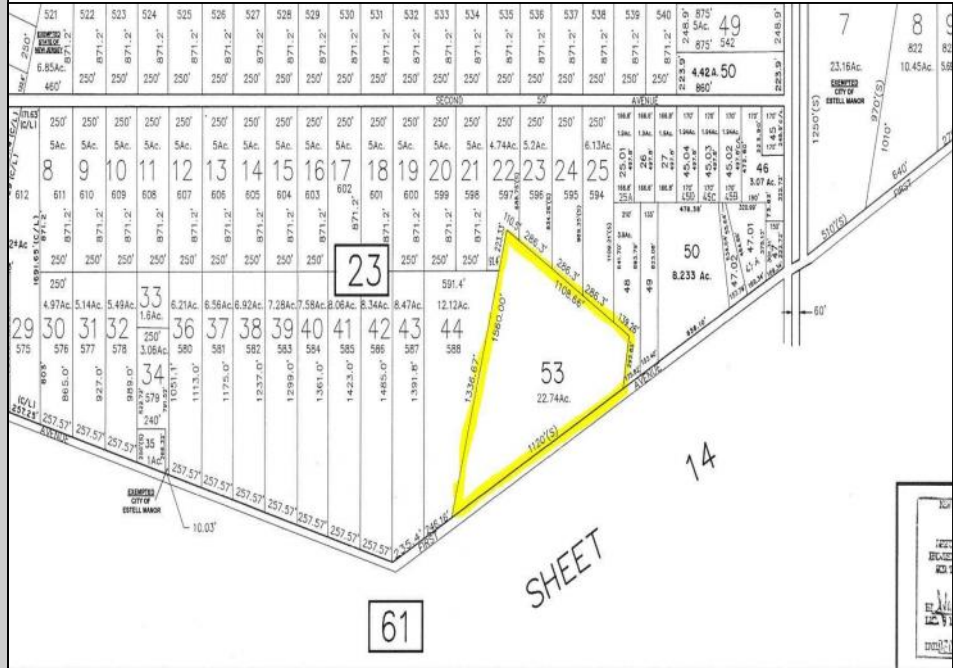

**190 1st
 Estell Manor, NJ 08319**

Asking \$179,900.00

S.JSRMLS

COMMENTS

Beautiful serene 22.74 acre wooded high and dry land ,great for horses or/and Sports mans paradise. Also subdividable into 4 building lots. Quiet country setting only 15 to 20 minutes from the beaches and shopping centers. Also, 1000 acres across street is state game land not developable.