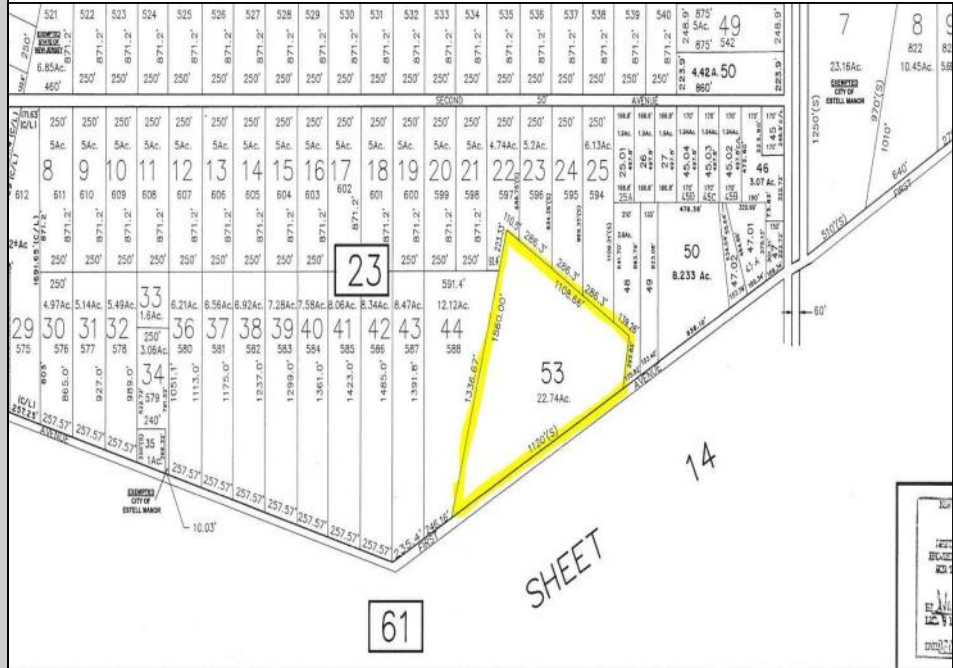

**190 1st  
Estell Manor, NJ 08319**

**Asking \$179,900.00**

S.JSRMLS

**COMMENTS**

Beautiful serene 22.74 acre wooded high and dry land ,great for horses or/and Sports mans paradise. Also subdividable into 4 building lots. Quiet country setting only 15 to 20 minutes from the beaches and shopping centers. Also, 1000 acres across street is state game land not developable.