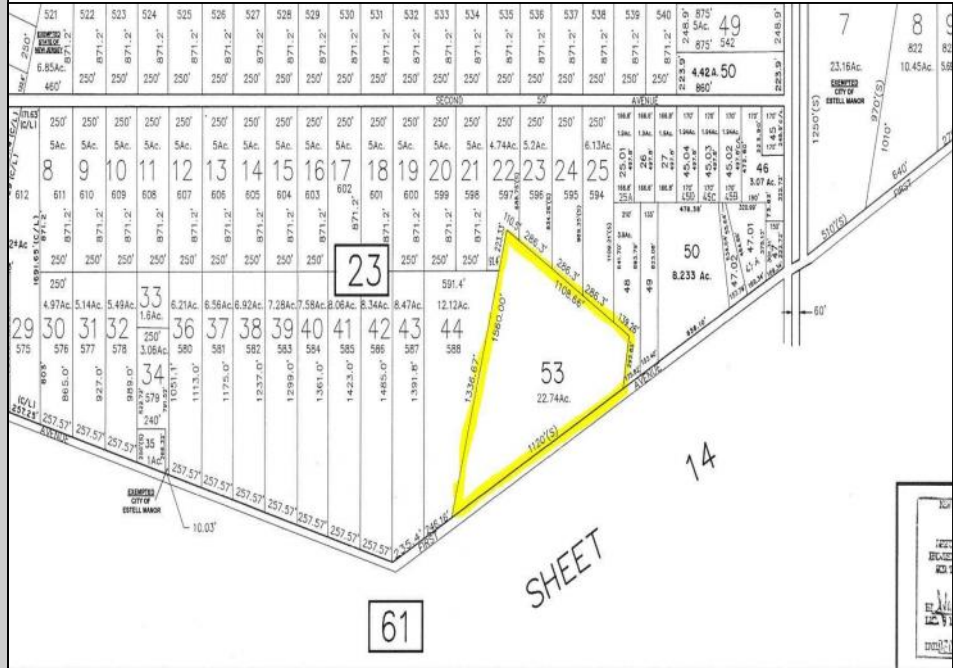

**190 1st  
 Estell Manor, NJ 08319**

**Asking \$179,900.00**

SJSRML5

**COMMENTS**

Beautiful serene 22.74 acre wooded high and dry land ,great for horses or/and Sports mans paradise. Also subdividable into 4 building lots. Quiet country setting only 15 to 20 minutes from the beaches and shopping centers. Also, 1000 acres across street is state game land not developable.