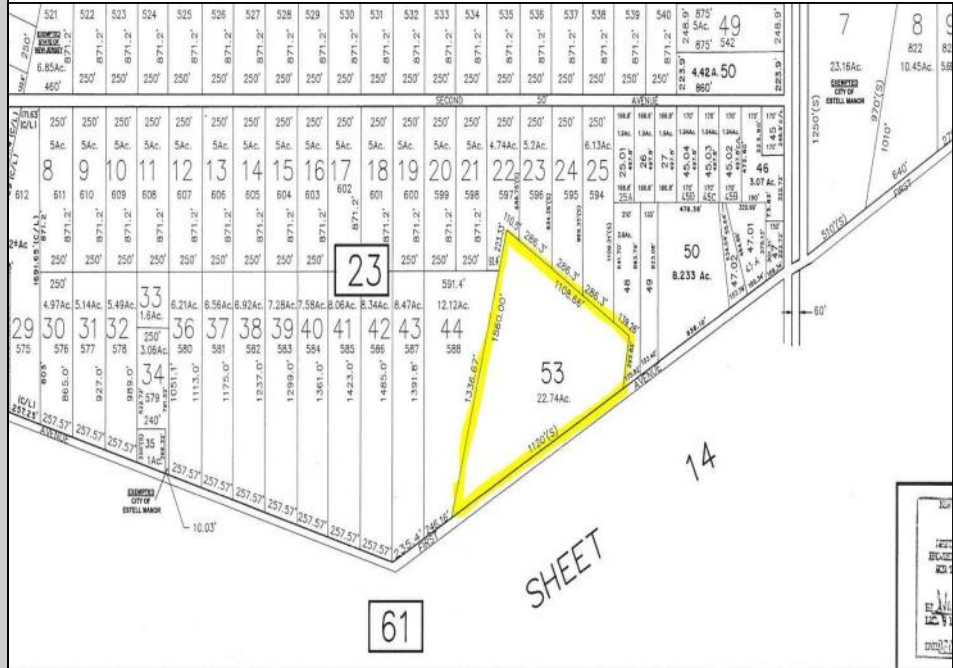

**190 1st
Estell Manor, NJ 08319**

Asking \$179,900.00

S.JSRMLS

COMMENTS

Beautiful serene 22.74 acre wooded high and dry land ,great for horses or/and Sports mans paradise. Also subdividable into 4 building lots. Quiet country setting only 15 to 20 minutes from the beaches and shopping centers. Also, 1000 acres across street is state game land not developable.