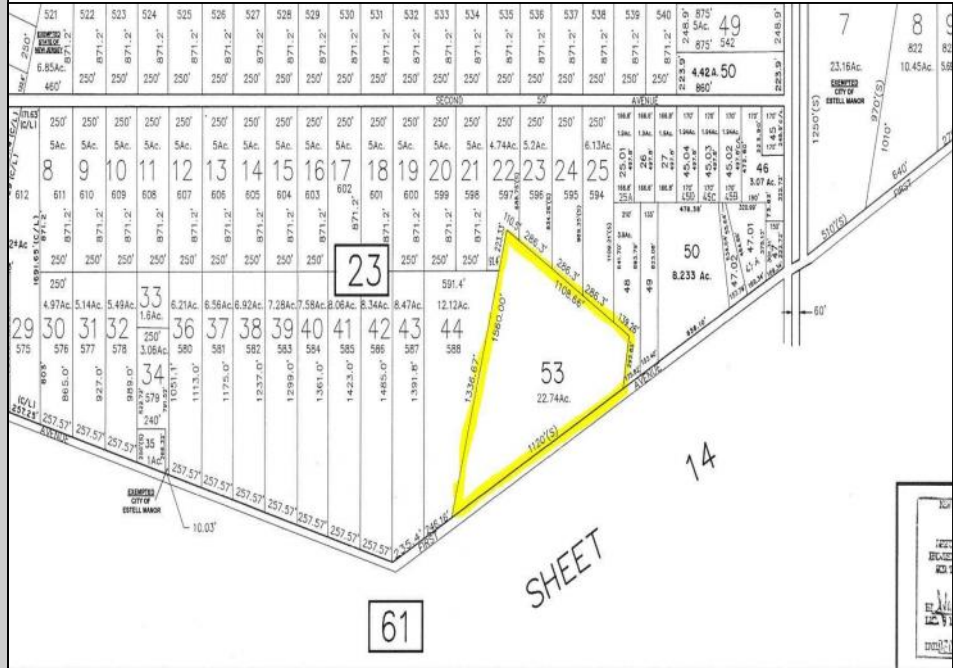

**190 1st  
 Estell Manor, NJ 08319**

**Asking \$179,900.00**

SJSRML5

**COMMENTS**

Beautiful serene 22.74 acre wooded high and dry land ,great for horses or/and Sports mans paradise. Also subdividable into 4 building lots. Quiet country setting only 15 to 20 minutes from the beaches and shopping centers. Also, 1000 acres across street is state game land not developable.

**PROPERTY DETAILS**