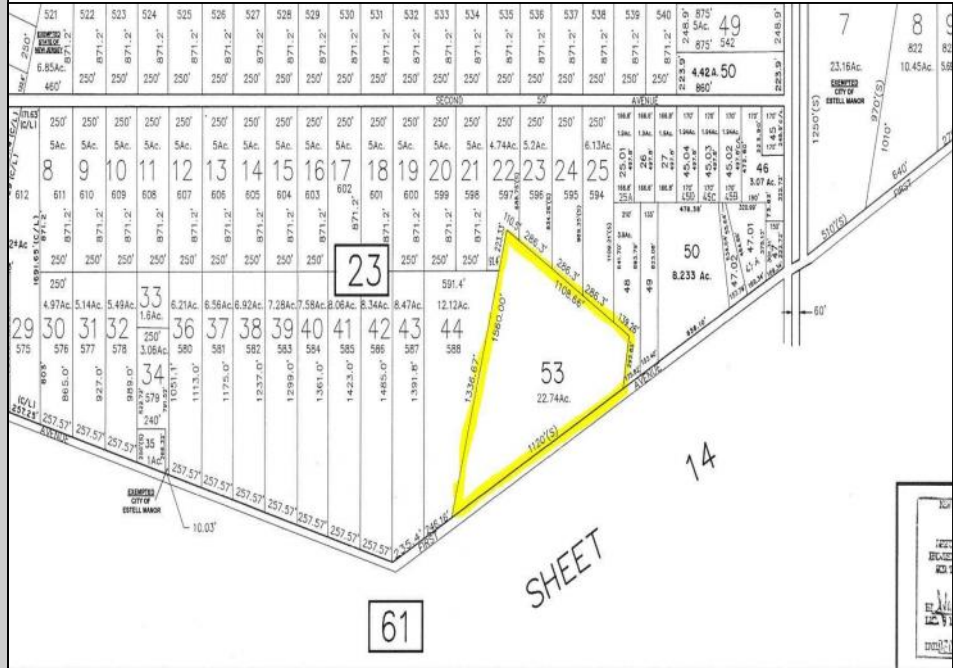

**190 1st
 Estell Manor, NJ 08319**

Asking \$179,900.00

SJSRML5

COMMENTS

Beautiful serene 22.74 acre wooded high and dry land ,great for horses or/and Sports mans paradise. Also subdividable into 4 building lots. Quiet country setting only 15 to 20 minutes from the beaches and shopping centers. Also, 1000 acres across street is state game land not developable.

PROPERTY DETAILS