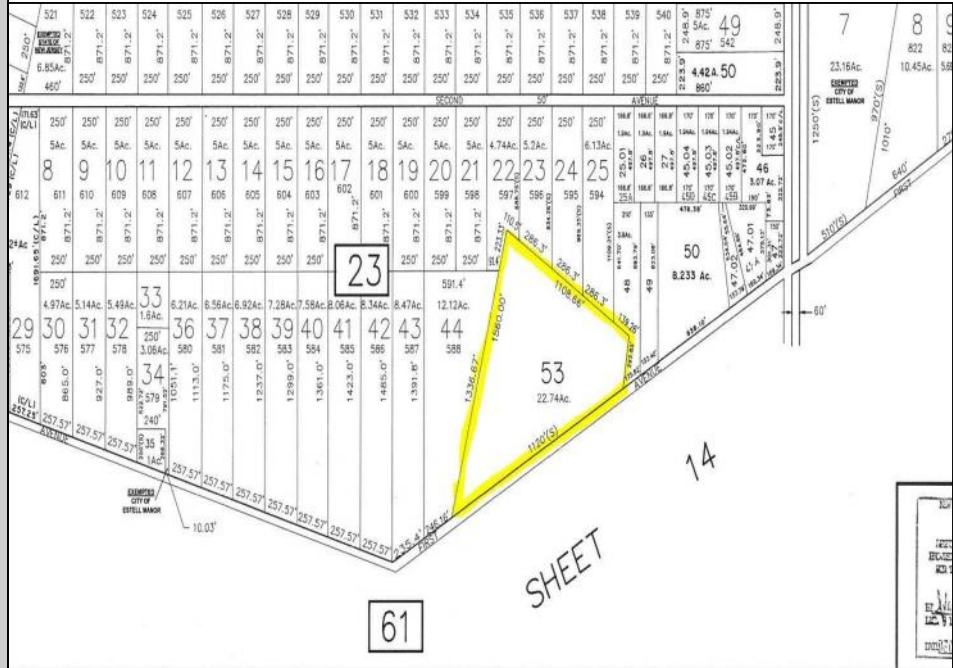

SJSRML5

**COMMENTS**

Beautiful serene 22.74 acre wooded high and dry land ,great for horses or/and Sports mans paradise. Also subdividable into 4 building lots. Quiet country setting only 15 to 20 minutes from the beaches and shopping centers. Also, 1000 acres across street is state game land not developable.