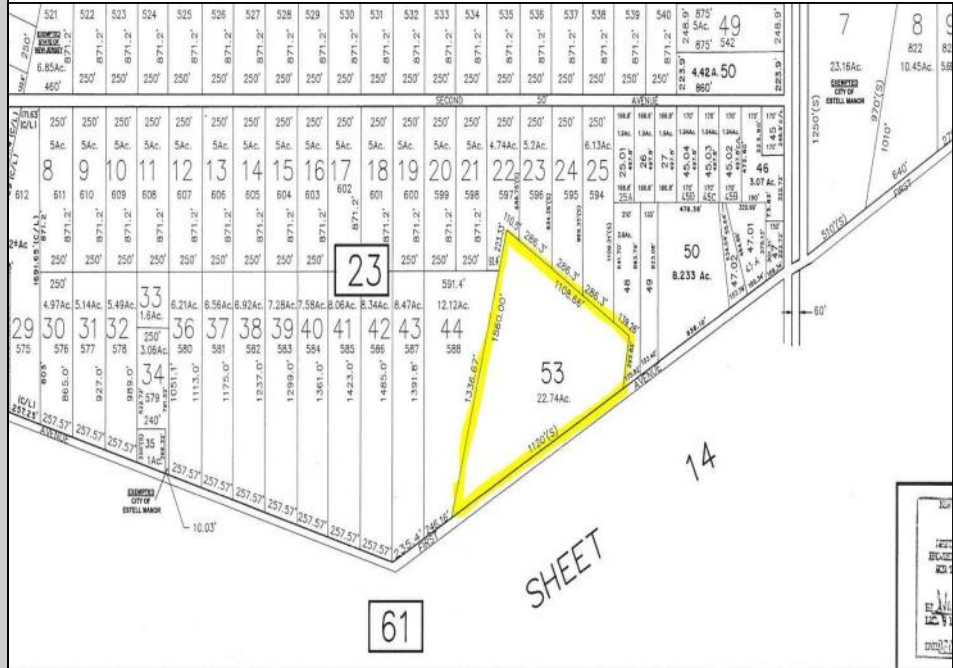

**190 1st  
Estell Manor, NJ 08319**

**Asking \$179,900.00**

S.J.S/R.M.L.S

**COMMENTS**

Beautiful serene 22.74 acre wooded high and dry land ,great for horses or/and Sports mans paradise. Also subdividable into 4 building lots. Quiet country setting only 15 to 20 minutes from the beaches and shopping centers. Also, 1000 acres across street is state game land not developable.