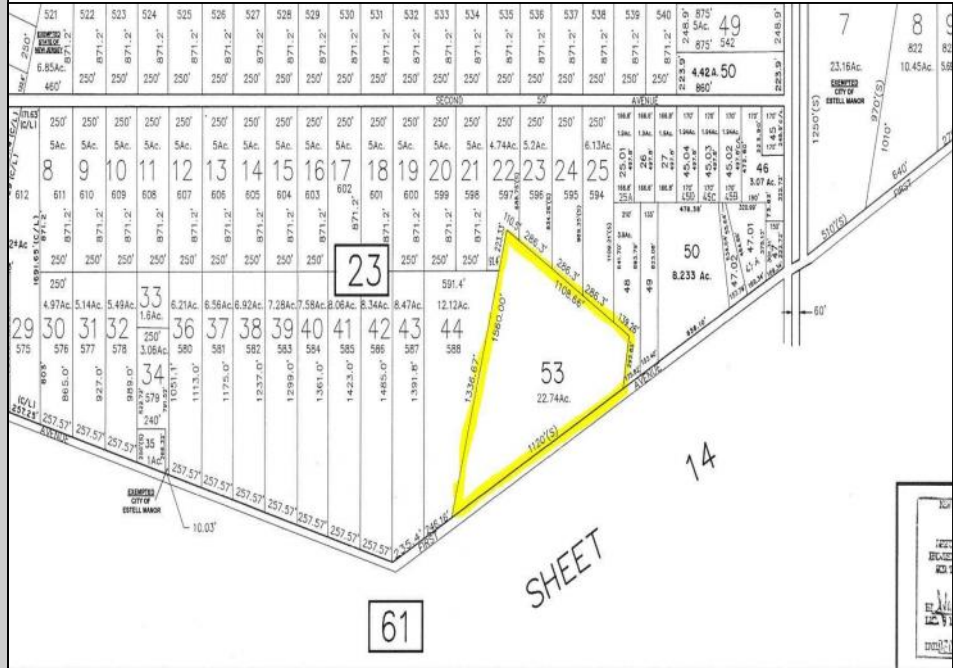

190 1st
Estell Manor, NJ 08319

Asking \$179,900.00

SJSRML5

COMMENTS

Beautiful serene 22.74 acre wooded high and dry land ,great for horses or/and Sports mans paradise. Also subdividable into 4 building lots. Quiet country setting only 15 to 20 minutes from the beaches and shopping centers. Also, 1000 acres across street is state game land not developable.