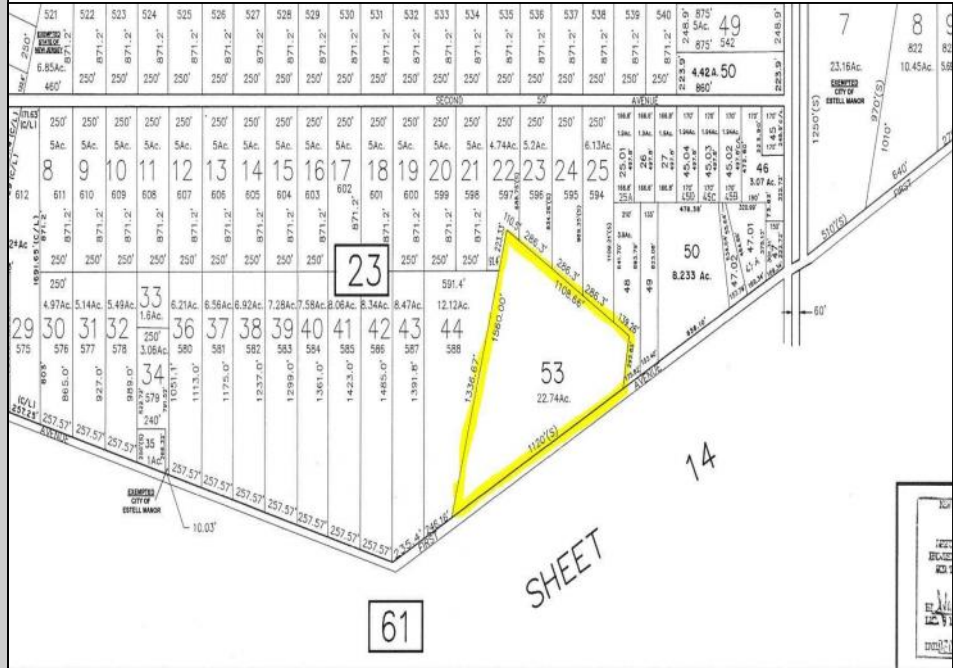

**190 1st  
 Estell Manor, NJ 08319**

**Asking \$179,900.00**

S.JSRMLS

**COMMENTS**

Beautiful serene 22.74 acre wooded high and dry land ,great for horses or/and Sports mans paradise. Also subdividable into 4 building lots. Quiet country setting only 15 to 20 minutes from the beaches and shopping centers. Also, 1000 acres across street is state game land not developable.