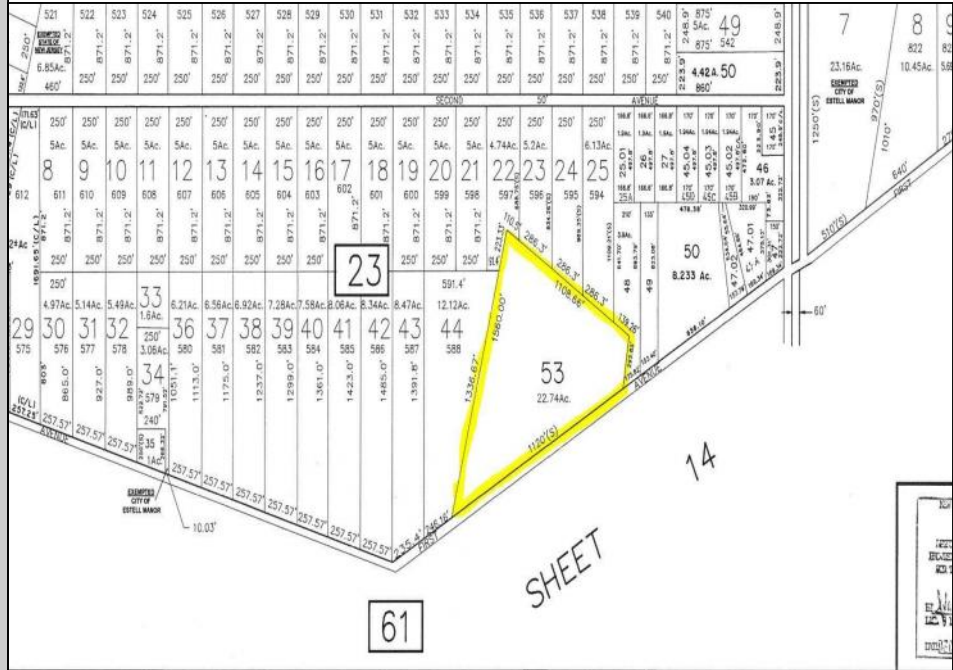

**190 1st
 Estell Manor, NJ 08319**

Asking \$179,900.00

S.JSRMLS

COMMENTS

Beautiful serene 22.74 acre wooded high and dry land ,great for horses or/and Sports mans paradise. Also subdividable into 4 building lots. Quiet country setting only 15 to 20 minutes from the beaches and shopping centers. Also, 1000 acres across street is state game land not developable.