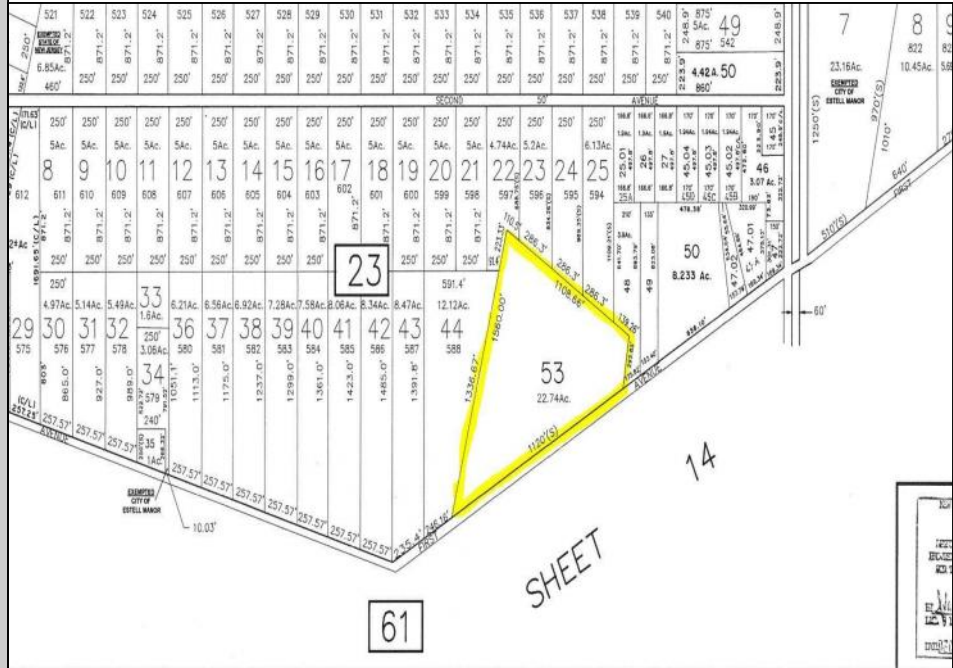

S.JSRMLS

**COMMENTS**

Beautiful serene 22.74 acre wooded high and dry land ,great for horses or/and Sports mans paradise. Also subdividable into 4 building lots. Quiet country setting only 15 to 20 minutes from the beaches and shopping centers. Also, 1000 acres across street is state game land not developable.