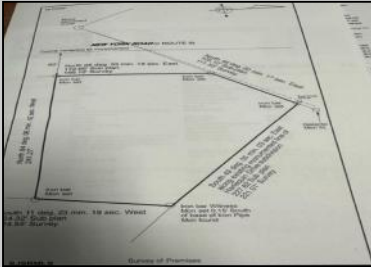

Berger Realty

Since 1928

Berger Realty, Inc
1330 Bay Avenue
Ocean City, NJ 08226
609-391-1330/609-391-1300
info@bergerrealty.com

126 New York Rd
Galloway Township, NJ 08205

Asking $59,000.00

SJSRMLS

COMMENTS

8888 RESIDENTIAL OR COMMERCIAL LOT FOR SALE IN SMITHVILLE 1.12 ACRES WITH 172 FOOT OF FRONTAGE. PLS SEE ASSOCIATED DOCS FOR SURVEY.

PROPERTY DETAILS

Ask for Faith Camp-O'Donnell
Berger Realty Inc
1330 Bay Avenue, Ocean City
Call: 609-391-1330
Email to: fco@bergerrealty.com