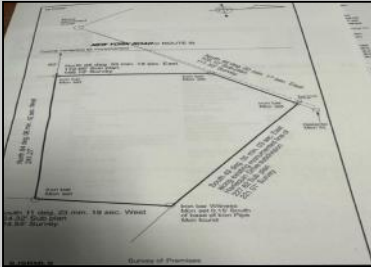

SJSRMLS

COMMENTS

COMMERCIAL LOT FOR SALE IN SMITHVILLE 1.12 ACRES WITH 172 FOOT OF FRONTAGE. PLS SEE ASSOCIATED DOCS FOR SURVEY.

PROPERTY DETAILS