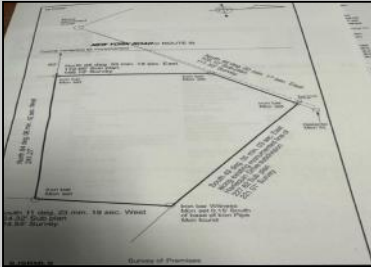

SJSRMLS

COMMENTS

8888 RESIDENTIAL OR COMMERCIAL LOT FOR SALE IN SMITHVILLE 1.12 ACRES WITH 172 FOOT OF FRONTAGE. PLS SEE ASSOCIATED DOCS FOR SURVEY.

PROPERTY DETAILS