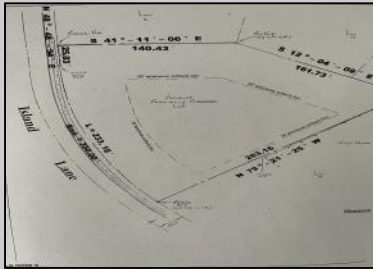

Berger Realty

Since 1928

Berger Realty, Inc.
3160 Asbury Avenue
Ocean City, NJ 08226
1-877-237-4371 / 609-399-0076
info@bergerrealty.com

318 ISLAND LANE
Egg Harbor Township, NJ 08234

Asking $199,900.00

3.58MLS

COMMENTS

HARBOR ACRES - LUXURY HOMES! BEAUTIFUL .93 ACRE WOODED LOT IN EGG HARBOR TOWNSHIP'S FINEST RESIDENTIAL NEIGHBORHOOD! BEST BUILDING HOMESITE IN EGG HARBOR TOWNSHIP! GREAT PRIVATE LOCATION!

PROPERTY DETAILS