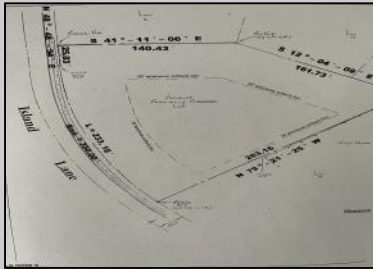

Berger Realty

Since 1928

Berger Realty, Inc
1330 Bay Avenue
Ocean City, NJ 08226
609-391-1330/609-391-1300
info@bergerrealty.com

318 ISLAND LANE
Egg Harbor Township, NJ 08234

Asking $199,900.00

3.58MLS

COMMENTS

HARBOR ACRES - LUXURY HOMES! BEAUTIFUL .93 ACRE WOODED LOT IN EGG HARBOR TOWNSHIP'S FINEST RESIDENTIAL NEIGHBORHOOD! BEST BUILDING HOMESITE IN EGG HARBOR TOWNSHIP! GREAT PRIVATE LOCATION!

PROPERTY DETAILS

Ask for Karen J. Manley
Berger Realty Inc
1330 Bay Avenue, Ocean City
Call: 609-391-1330
Email to: kjm@bergerrealty.com