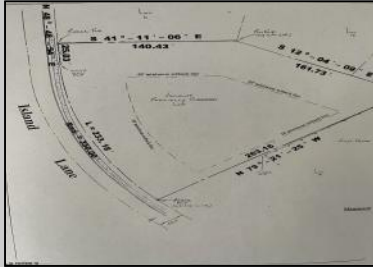

318 ISLAND LANE
Egg Harbor Township, NJ 08234

Asking $199,900.00