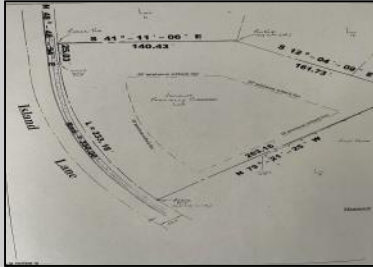

Berger Realty

Since 1928

Berger Realty, Inc.
3160 Asbury Avenue
Ocean City, NJ 08226
1-877-237-4371 / 609-399-0076
✉ info@bergerrealty.com

318 ISLAND LANE
Egg Harbor Township, NJ 08234

Asking $199,900.00

3.58MLS

COMMENTS

HARBOR ACRES - LUXURY HOMES! BEAUTIFUL .93 ACRE WOODED LOT IN EGG HARBOR TOWNSHIP'S FINEST RESIDENTIAL NEIGHBORHOOD! BEST BUILDING HOMESITE IN EGG HARBOR TOWNSHIP! GREAT PRIVATE LOCATION!

PROPERTY DETAILS

Ask for Donna Brown
Berger Realty Inc
3160 Asbury Avenue, Ocean City
Call: 609-399-0076
Email to: dmb@bergerrealty.com