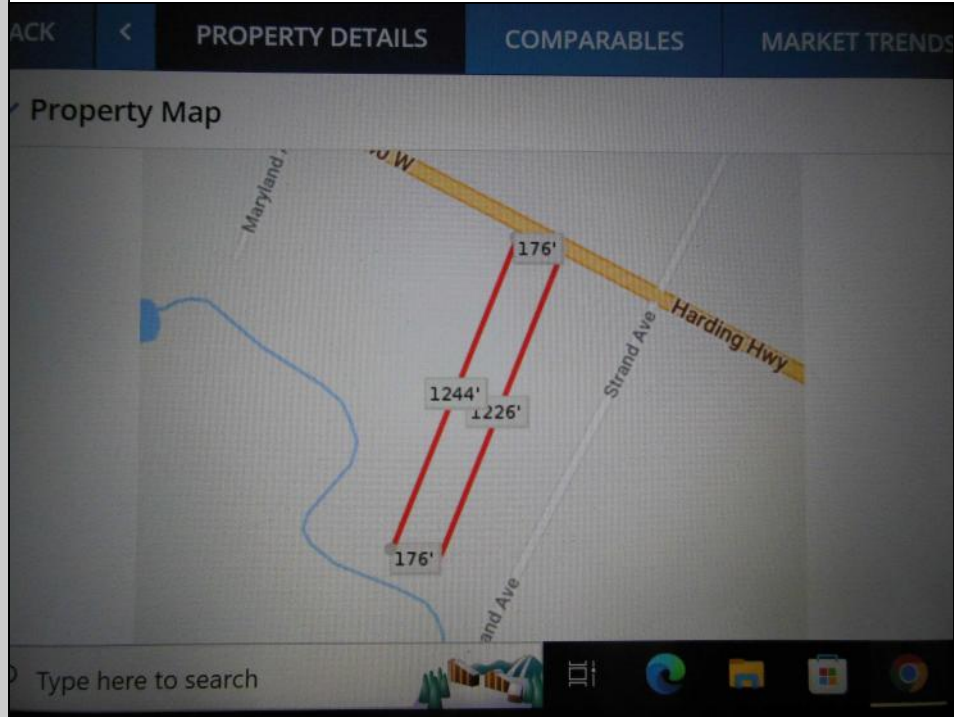

Harding
Mays Landing, NJ 08234

Asking \$25,000.00

COMMENTS

5.09 acres on Harding Hwy. 176' road frontage. Any questions should be answered by the buyers own due diligence..

PROPERTY DETAILS

Ask for Steven Spengler
Berger Realty Inc
3160 Asbury Avenue, Ocean City
Call: 609-399-0076
Email to: srs@bergerrealty.com