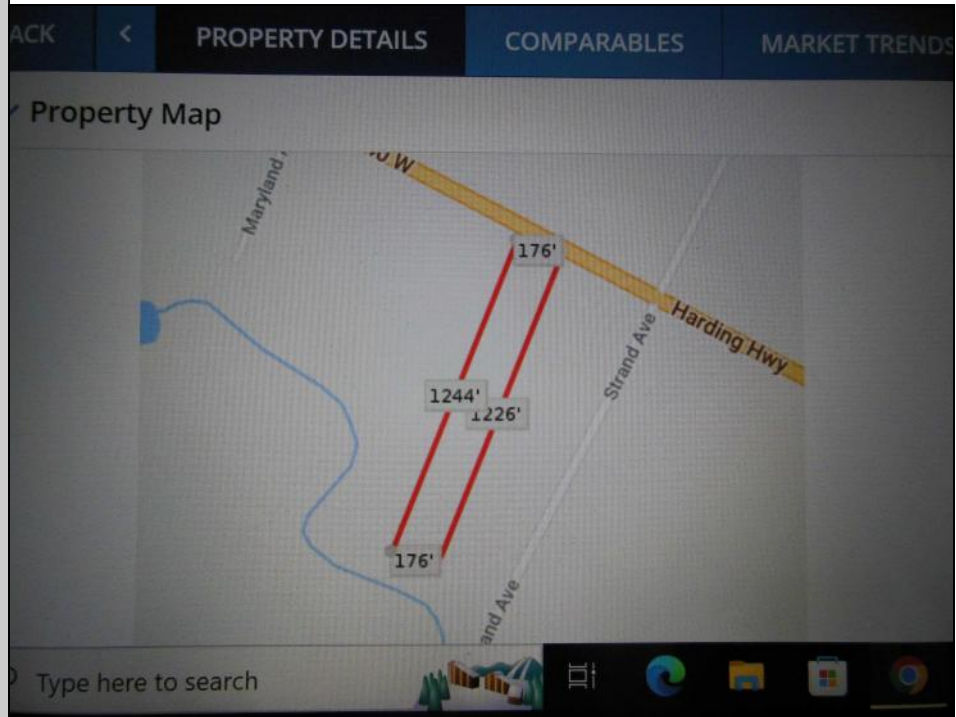

Harding  
Mays Landing, NJ 08234

Asking \$25,000.00

#### COMMENTS

5.09 acres on Harding Hwy. 176' road frontage. Any questions should be answered by the buyers own due diligence..