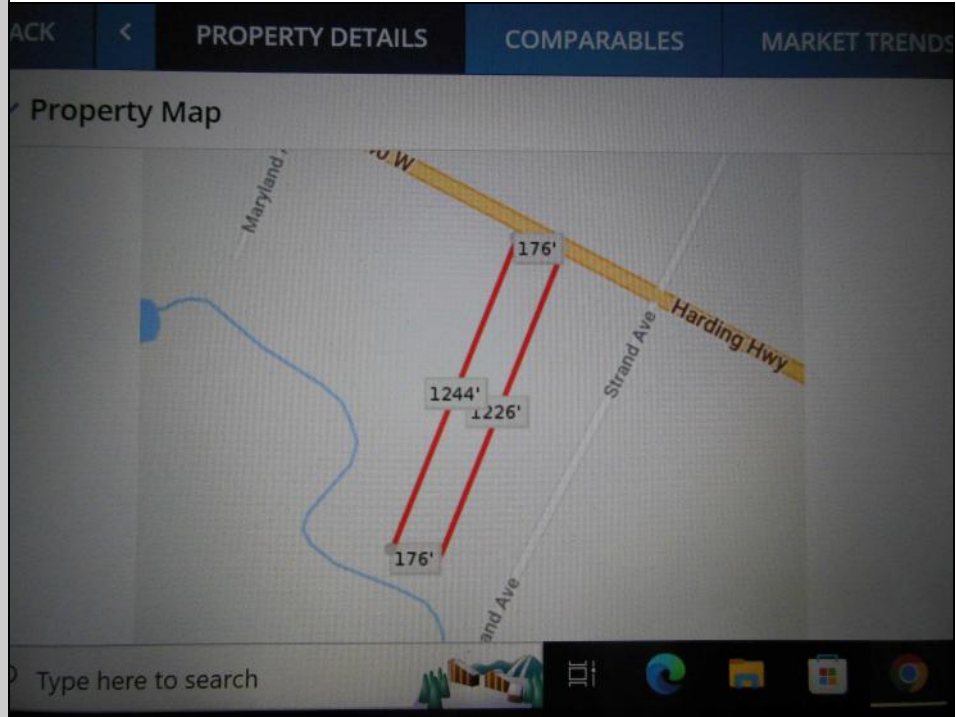

Harding
Mays Landing, NJ 08234

Asking \$25,000.00

COMMENTS

5.09 acres on Harding Hwy. 176' road frontage. Any questions should be answered by the buyers own due diligence..

PROPERTY DETAILS

Ask for Norman Hartzel
Berger Realty Inc
3160 Asbury Avenue, Ocean City
Call: 609-399-0076
Email to: