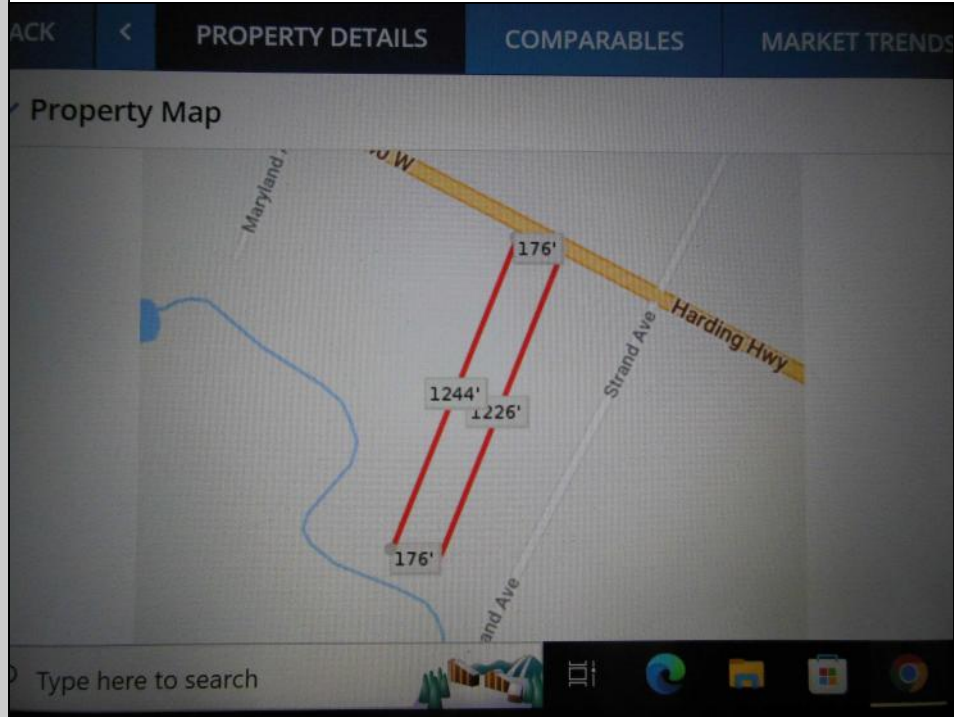

Harding
Mays Landing, NJ 08234

Asking \$25,000.00

COMMENTS

5.09 acres on Harding Hwy. 176' road frontage. Any questions should be answered by the buyers own due diligence..

PROPERTY DETAILS

Ask for Leon Grisbaum
Berger Realty Inc
3160 Asbury Avenue, Ocean City
Call: 609-399-0076
Email to: