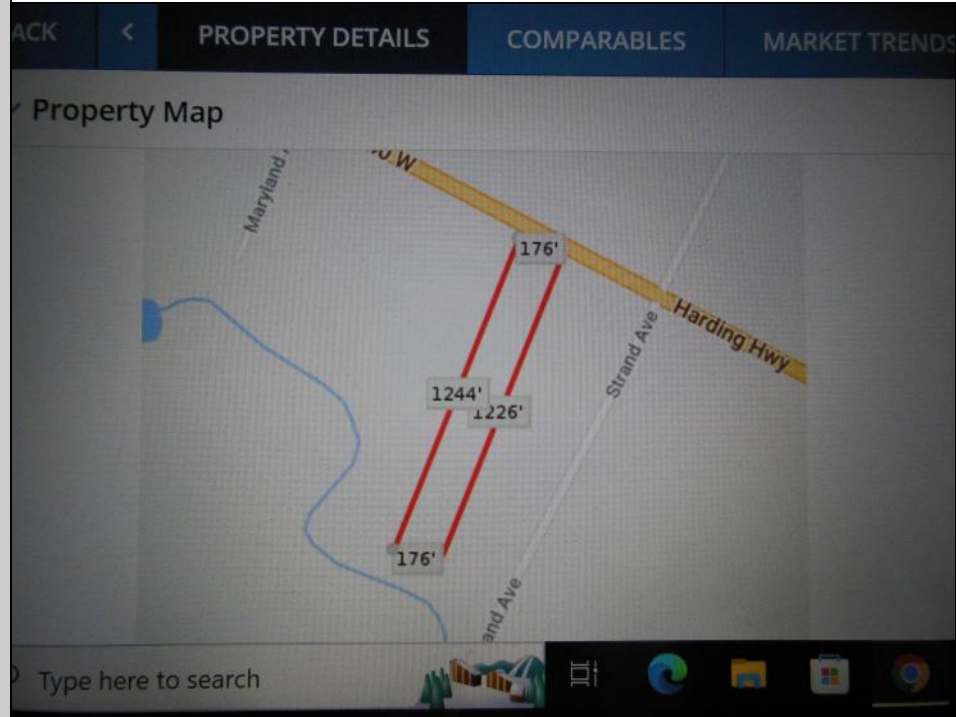

Harding  
Mays Landing, NJ 08234

Asking \$25,000.00

#### COMMENTS

5.09 acres on Harding Hwy. 176' road frontage. Any questions should be answered by the buyers own due diligence..