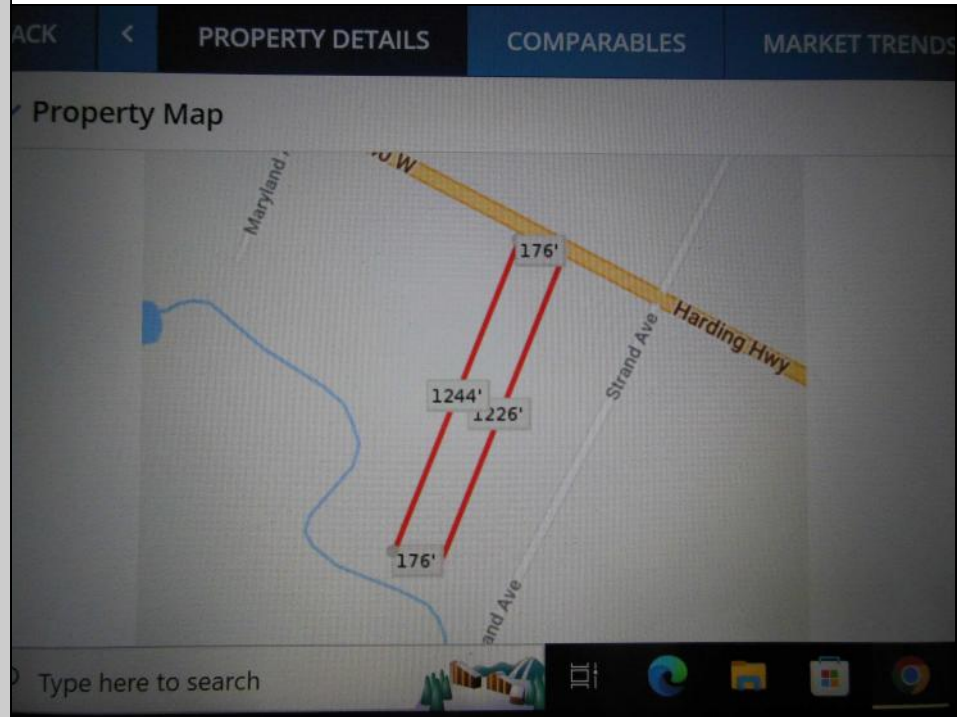

Harding
Mays Landing, NJ 08234

Asking \$25,000.00

COMMENTS

5.09 acres on Harding Hwy. 176' road frontage. Any questions should be answered by the buyers own due diligence..

PROPERTY DETAILS

Ask for Grant Halliday
Berger Realty Inc
1670 Boardwalk, Ocean City
Call: 609-391-0500
Email to: geh@bergerrealty.com