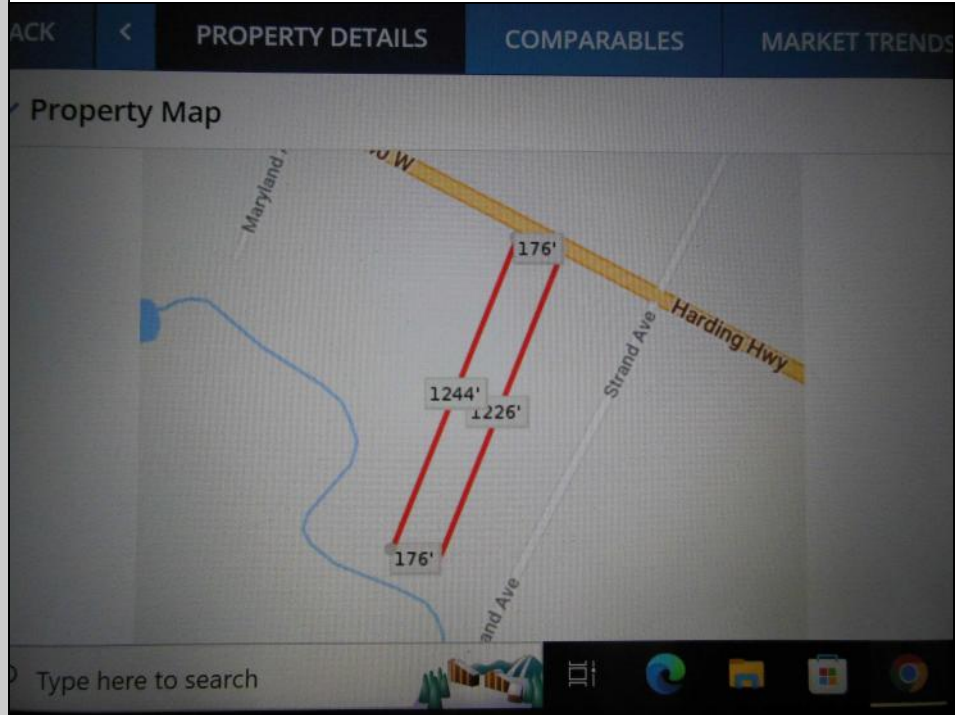

Harding  
Mays Landing, NJ 08234

Asking \$25,000.00

#### COMMENTS

5.09 acres on Harding Hwy. 176' road frontage. Any questions should be answered by the buyers own due diligence..