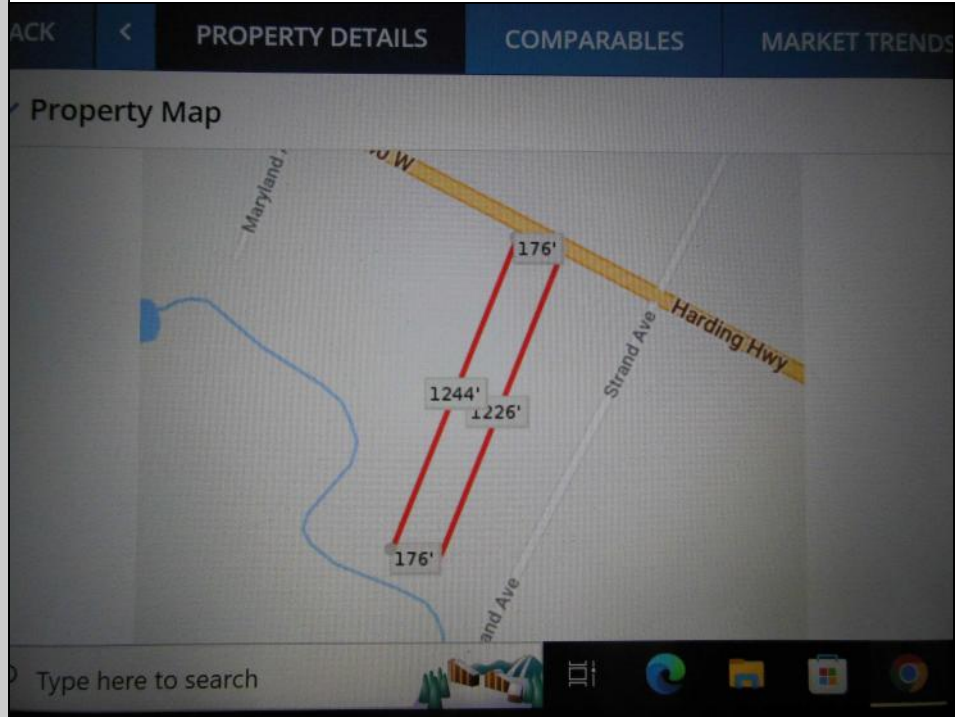

Harding
Mays Landing, NJ 08234

Asking \$25,000.00

COMMENTS

5.09 acres on Harding Hwy. 176' road frontage. Any questions should be answered by the buyers own due diligence..

PROPERTY DETAILS