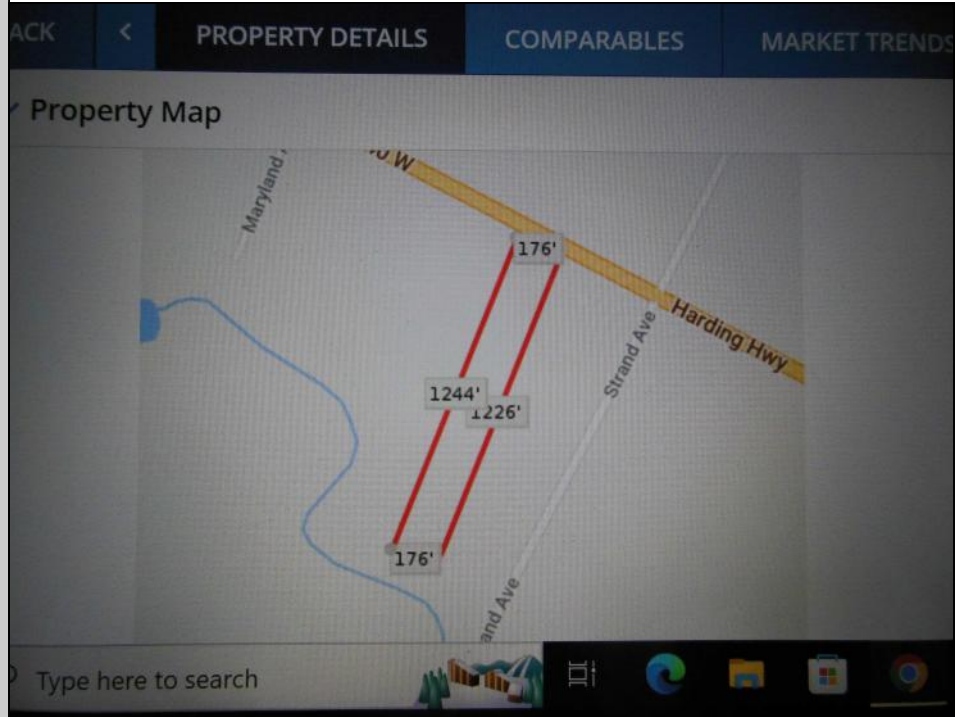

Harding
Mays Landing, NJ 08234

Asking \$25,000.00

COMMENTS

5.09 acres on Harding Hwy. 176' road frontage. Any questions should be answered by the buyers own due diligence..

PROPERTY DETAILS

Ask for Cassidy Fletcher
Berger Realty Inc
1330 Bay Avenue, Ocean City
Call: 609-391-1330
Email to: crf@bergerrealty.com